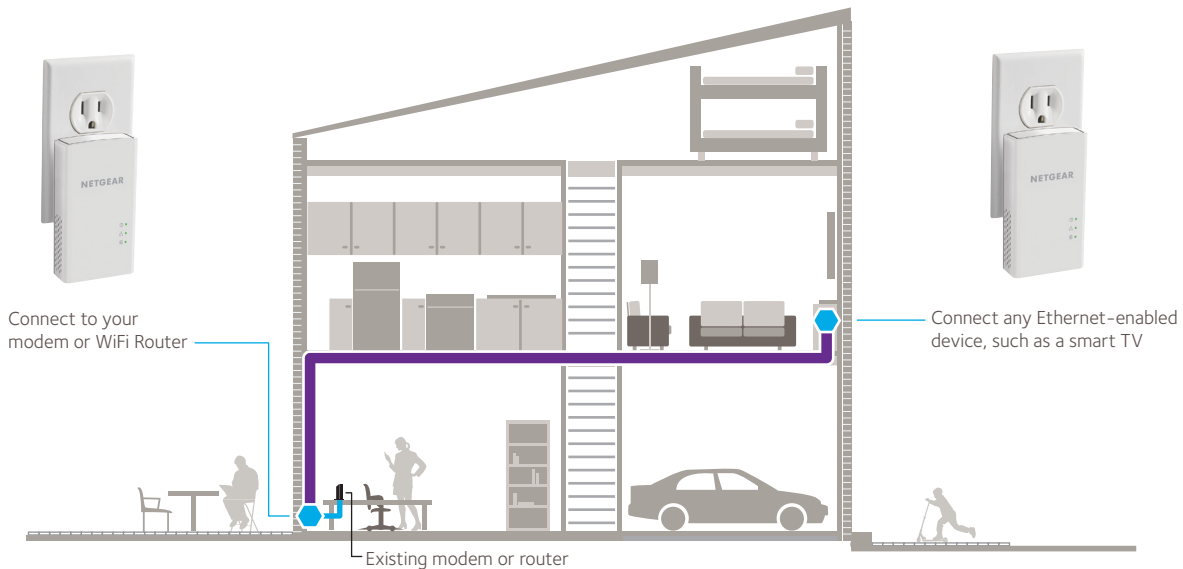

### Overview

Use your existing electrical wiring to extend your Internet access to any room in your house. Just plug the Powerline 1000 into any electrical outlet then plug in your new network connection. It's that easy. With 1000Mbps speed, the Powerline 1000 adapter is perfect for connecting smart TVs, streaming players, and game consoles.

### Latest Technology

Gigabit speeds through your electrical outlets for improved coverage.

### Energy-saving

Automatically powers down when not in use.

### Push-and-Secure

Encrypts Powerline network connections with the touch of a button.

NETGEAR Powerline is one of the easiest ways to extend a wired Internet connection to any room without running long wires. Just plug into any electrical outlet and connect your device to the Ethernet port. It's that easy.