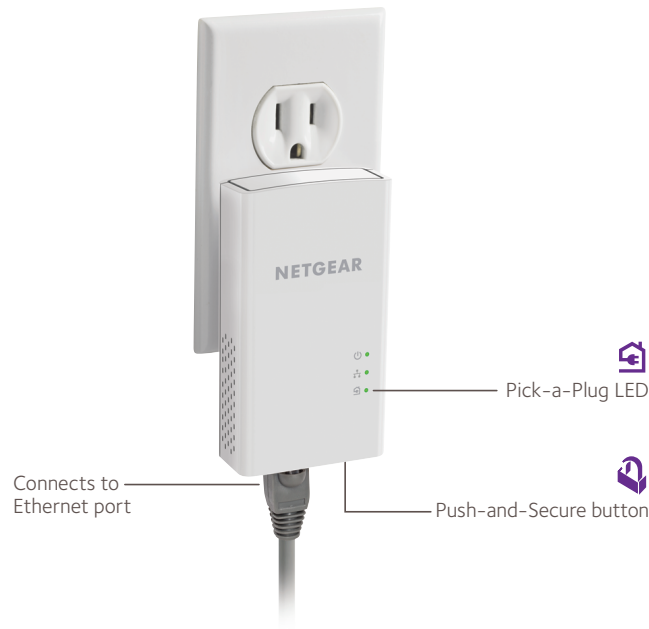

Connection Diagram

PACKAGE CONTENTS

- Two (2) Powerline 1000 Adapters (PL1000v2)
- Two (2) Ethernet cables
- Quick start guide

SPECIFICATIONS

- Dimensions: 100 x 59 x 35.9mm (4.5 x 2.32 x 1.41 in)
- Weight: 126 g (0.28lb)
- 1000 Mbps[†] Powerline interface
- 10/100/1000 Mbps[†] Gigabit Ethernet port
- Typical coverage up to 500m² (5,832 ft²)[†]
- Works with HomePlug AV and HomePlug Green PHY
- IEEE® 802.3 compliant

WARRANTY

- www.netgear.com/about/warranty

SYSTEM REQUIREMENTS

- RJ-45 Ethernet port
- Existing electrical wiring and outlets

This product comes with a limited warranty that is valid only if purchased from a NETGEAR authorized reseller.

* 90-day complimentary technical support following purchase from a NETGEAR authorized reseller.

† Actual data throughput and data over distance will vary. Network conditions and environmental factors, including volume of network traffic, building material and construction, and network overhead, result in lower actual data throughput rate.

Outlets must be electrically connected in order for Powerline devices to provide a network connection between them.

NETGEAR and the NETGEAR logo are trademarks of NETGEAR, Inc. Mac, Mac OS and the Mac logo are trademarks of Apple Inc. Any other trademarks mentioned herein are for reference purposes only. ©2017 NETGEAR, Inc. All rights reserved.