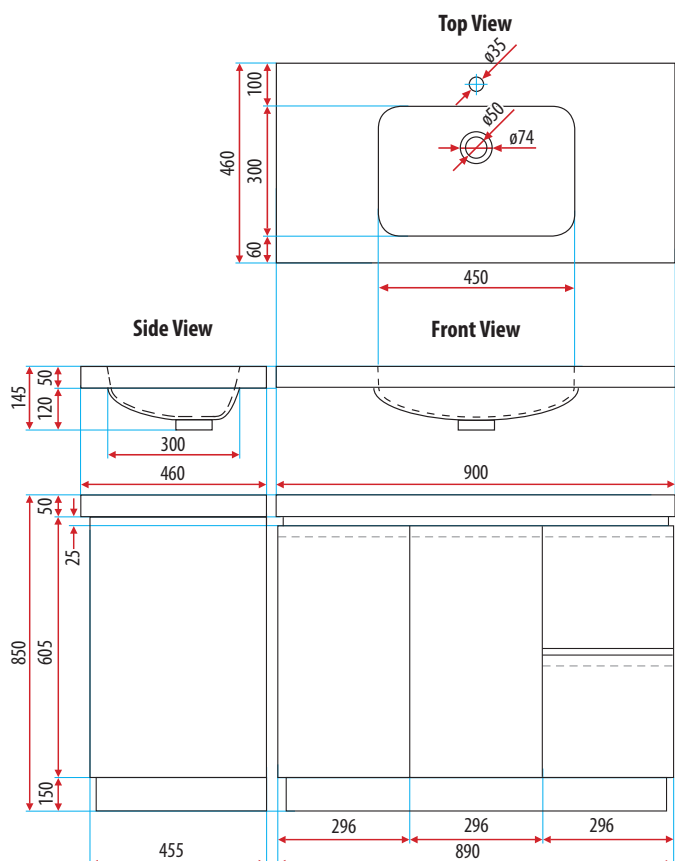

Bloom 900mm Vanity Unit

PRODUCT DESCRIPTION

Cabinet

Moisture resistant E1 HMR board

Colour:

High Gloss White

Features:

- Two soft close, finger pull doors
- Two right hand side finger pull drawers
- Adjustable shelf
- 150mm plinth

Installation Options

Plinth or can be wall mounted

Top

50mm Polymarble

Colour:

White

Tap Hole:

One tap hole only

Overflow:

No

Wastes (available separately):

- 92974 Chrome Plug and Waste (40mm)
- 92975 Pop Up Waste (32/40mm)

Manufacturer's Warranty

- 5 years on cabinet (replacement only)
- 10 years on polymarble top (replacement only)

Product code

77001 Bloom Vanity 900mm

Disclaimer: While every care has been exercised in compiling and publishing the data contained in these pages, Everhard accepts no responsibility for errors or omissions and all information is believed to be correct at the time of production. All colours have been reproduced with as much accuracy as possible. Dimensions and volumes are nominal. Please check the exact product measurements prior to beginning installation. Everhard reserves the right to delete or alter items without notice. Further information on warranties is available at www.everhard.com.au