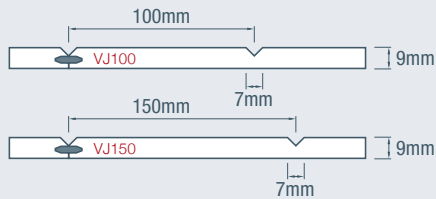

LIVING
easyvj (VJ100)

easyvj	length	width	thickness	Product Code
easyvj 100				
	900 (dado wall)	1200	9	V09MR09
	2400	1200	9	V09MR24
	2700	1200	9	V09MR27
	3000	1200	9	V09MR30
	3600	1200	9	V09MR36
VJ100	*4500	1200	9	V09MR45
easyvj 150				
	2400	1200	9	VJ150MR24
	3000	1200	9	VJ150MR30
	3600	1200	9	VJ150MR36
VJ150	*4500	1200	9	VJ150MR45

easygroove	length	width	thickness	Product Code
easygroove 150				
	2400	1200	9	G09MR24-150
	3000	1200	9	G09MR30-150
	3600	1200	9	G09MR36-150
EG150	*4500	1200	9	G09MR45-150
easygroove 300				
	2400	1200	9	G09MR24-300
	3000	1200	9	G09MR30-300
	3600	1200	9	G09MR36-300
EG300				
easygroove random				
	2400	1200	9	G09MR24-RAN
	3000	1200	9	G09MR30-RAN
	3600	1200	9	G09MR36-RAN
RANDOM				

easyascot	length	width	thickness	Product Code
	900 (dado wall)	600	9	ASDP900
	2700 (full wall)	600	9	ASFW2700
	*3000 (full wall)	600	9	ASFW3000
Note: 2700 can be cut (onsite) to suit 2400 ceiling height.				

TAS OAK	length	width	thickness	Product Code
	2400	1200	10	TAS-EG-1024

HOOP PINE	length	width	thickness	Product Code
	2400	1200	9	PLY-EG-0924

Profile type and centres to be confirmed on order.

easyclad	length	width	thickness	Product Code
easyclad VJ 100				
	2745	1200	9.5	XV0927
	3660	1200	9.5	XV0936
easyclad regency 150				
	2745	1200	9.5	XR0927
	3660	1200	9.5	XR0936