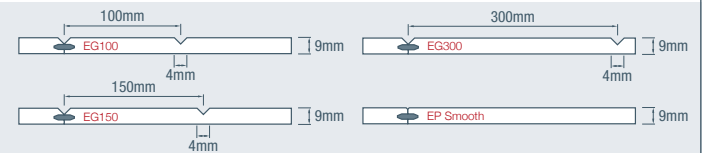

easyregency	length	width	thickness	Product Code
	900 (dado wall)	1200	9	R09MR09
	2400	1200	9	R09MR24
	3000	1200	9	R09MR30
	3600	1200	9	R09MR36

easypanel	length	width	thickness	Product Code
	2400	1200	9	EP0924
	3000	1200	9	EP0930
	3600	1200	9	EP0936

easyline	length	width	thickness	Product Code
	2400	1200	9	EL0924
	3000	1200	9	EL0930
	3600	1200	9	EL0936
	*4500	1200	9	EL0945

easyvener	length	width	thickness	Product Code
Tasmanian Oak*				
	2400	1200	10	TAS-EG-1024
*Manufactured using a MDF MR base board with a Tasmanian Oak veneer raw finish.				
Hoop Pine**				
	2400	1200	9	PLY-EG-0924
**Manufactured using an interior grade raw ply.				

TAS OAK	length	width	thickness	Product Code
	2400	1200	10	TAS-EG-1024

HOOP PINE	length	width	thickness	Product Code
	2400	1200	9	PLY-EG-0924

Profile type and centres to be confirmed on order.

easyclad	length	width	thickness	Product Code
easyclad VJ 100				
	2745	1200	9.5	XV0927
	3660	1200	9.5	XV0936
easyclad regency 150				
	2745	1200	9.5	XR0927
	3660	1200	9.5	XR0936

Manufactured from 9.5mm hardboard and comes pre-primed both sides to allow for semi-external and high moisture internal applications.

easydado	profile	length	width	Product Code
	rebated	3600	48	DR48X28R
	flat	3600	58	DR58X28F