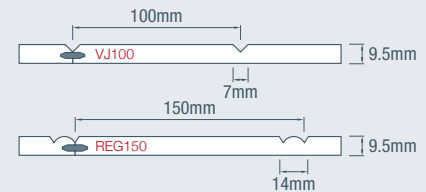

easyline	length	width	thickness	Product Code
	2400	1200	9	EL0924
	3000	1200	9	EL0930
	3600	1200	9	EL0936
	*4500	1200	9	EL0945

easyvener	length	width	thickness	Product Code
Tasmanian Oak*				
	2400	1200	10	TAS-EG-1024
*Manufactured using a MDF MR base board with a Tasmanian Oak veneer raw finish.				
Hoop Pine**				
	2400	1200	9	PLY-EG-0924
**Manufactured using an interior grade raw ply.				

TAS OAK	length	width	thickness	Product Code
	2400	1200	10	TAS-EG-1024

HOOP PINE	length	width	thickness	Product Code
	2400	1200	9	PLY-EG-0924

Profile type and centres to be confirmed on order.

easyclad	length	width	thickness	Product Code
easyclad VJ 100				
	2745	1200	9.5	XV0927
	3660	1200	9.5	XV0936
easyclad regency 150				
	2745	1200	9.5	XR0927
	3660	1200	9.5	XR0936

Manufactured from 9.5mm hardboard and comes pre-primed both sides to allow for semi-external and high moisture internal applications.

easydado	profile	length	width	Product Code
	rebated	3600	48	DR48X28R
	flat	3600	58	DR58X28F