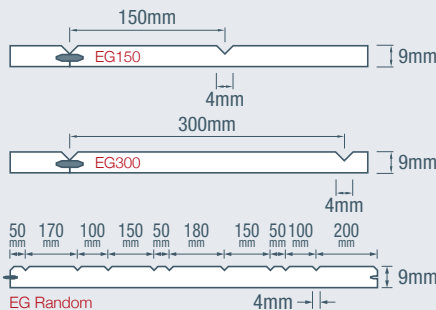

LIVING
easyvj (VJ100)

easyvj	length	width	thickness	Product Code
easyvj 100				
	900 (dado wall)	1200	9	V09MR09
	2400	1200	9	V09MR24
	2700	1200	9	V09MR27
	3000	1200	9	V09MR30
	3600	1200	9	V09MR36
VJ100	*4500	1200	9	V09MR45
easyvj 150				
	2400	1200	9	VJ150MR24
	3000	1200	9	VJ150MR30
	3600	1200	9	VJ150MR36
VJ150	*4500	1200	9	VJ150MR45

easygroove	length	width	thickness	Product Code
easygroove 150				
	2400	1200	9	G09MR24-150
	3000	1200	9	G09MR30-150
	3600	1200	9	G09MR36-150
EG150	*4500	1200	9	G09MR45-150
easygroove 300				
	2400	1200	9	G09MR24-300
	3000	1200	9	G09MR30-300
	3600	1200	9	G09MR36-300
EG300				
easygroove random				
	2400	1200	9	G09MR24-RAN
	3000	1200	9	G09MR30-RAN
	3600	1200	9	G09MR36-RAN
RANDOM				

easyascot	length	width	thickness	Product Code
	900 (dado wall)	600	9	ASDP900
	2700 (full wall)	600	9	ASFW2700
	*3000 (full wall)	600	9	ASFW3000
Note: 2700 can be cut (onsite) to suit 2400 ceiling height.				

TAS OAK	length	width	thickness	Product Code
	2400	1200	10	TAS-EG-1024

HOOP PINE	length	width	thickness	Product Code
	2400	1200	9	PLY-EG-0924

Profile type and centres to be confirmed on order.

easyclad	length	width	thickness	Product Code
easyclad VJ 100				
	2745	1200	9.5	XV0927
	3660	1200	9.5	XV0936
easyclad regency 150				
	2745	1200	9.5	XR0927
	3660	1200	9.5	XR0936