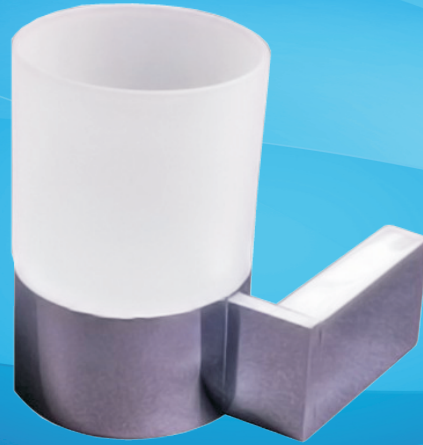

64 SERIES GLASS TUMBLER WITH HOLDER

Model No: 6461.84

Finish: Polished Chrome on Brass

Wall Fixing: 1 Point - dual fix

Weight: 0.4Kg

Warranty: Refer to Website

Catalogue & technical specifications available at www.azzurra.com.au