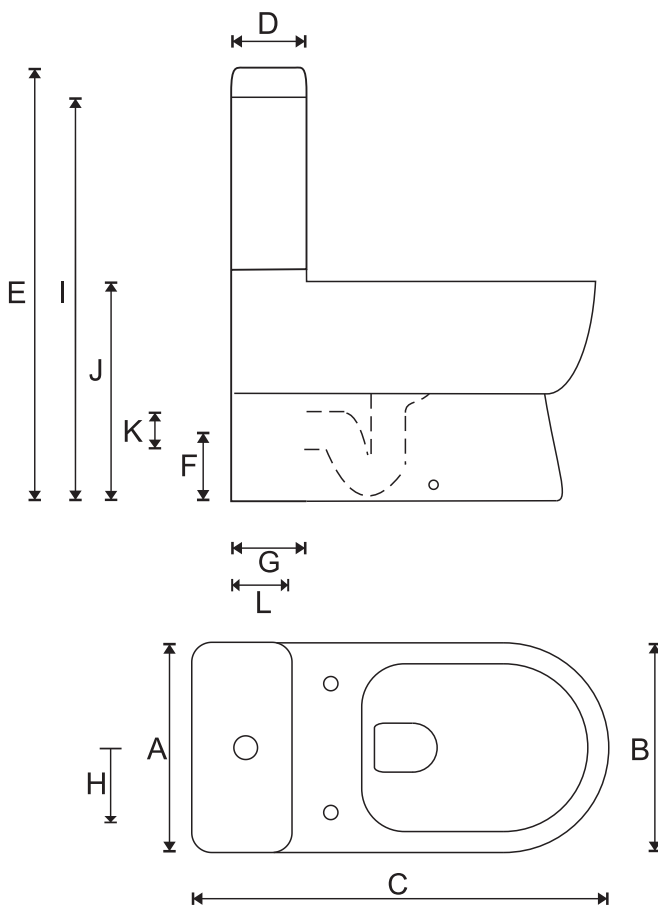

#### Description :

Full vitreous china wall faced WC Suite with boxed rim pan and heavy duty soft close seat, including variable set out connector and pan fixing bracket.

- Model No:** OK-0231
- Colour:** White
- WELS:** Dual Flush 4.5/3L
- Seat:** Heavy Duty Polypropylene with soft close hinge
- Valves:** Quick Fill Inlet Valve  
Dual Flush Outlet Valve
- Connection:** Cistern Back Inlet  
Pan Outlet variable  
Universal S & P Trap
- Weight:**
- |           |   |      |
|-----------|---|------|
| Pan       | - | 30kg |
| Cistern   | - | 15kg |
| Seat      | - | 3kg  |
| Connector | - | 2kg  |
- Warranty:** Refer to Website  
Catalogue & technical specifications available at [www.azzurra.com.au](http://www.azzurra.com.au)

All measurements in mm												
A	B	C	D	E	F	G	H	I	J	K	L	L*
Cistern (Width)	Pan (Width)	Suite (Length)	Cistern (Depth)	Unit (Height)	Pan Outlet Centre	Wall To Spigot	Water Inlet from cistern centre	Water Inlet (Height)	Pan (Height)	Pan Outlet Dia	Outlet Set out Range	Alternative Outlet Set out Range
380	365	675	165	770	180	185	110	680	390	100	65-150	180-210