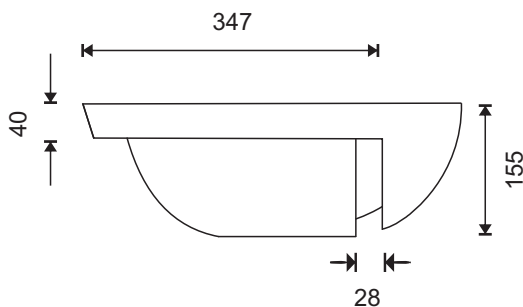

AZZURRA

BATHROOM FURNITURE

CIRQUE 400 SEMI-RECESSED BASIN

Description :

Semi-recessed ceramic basin with overflow.

Model No: 1522

Colour: White

Tap Holes: 1

Waste Outlet: 32mm

Overflow: Internal with polished chrome dress ring

Options: Brass / Chrome Popup 32mm Plug & Waste

Weight: 11kg

Warranty: Refer to Website

Catalogue & technical specifications available at www.azzurra.com.au

Products may vary +/-5mm from those dimensions shown in the illustration