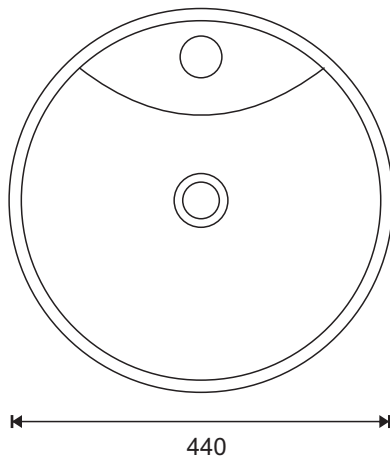

AZZURRA

BATHROOM FURNITURE

CIRQUE 400 SEMI-RECESSED BASIN

Description :

Semi-recessed ceramic basin with overflow.

Model No: 1522

Colour: White

Tap Holes: 1

Waste Outlet: 32mm

Overflow: Internal with polished chrome dress ring

Options: Brass / Chrome Popup 32mm Plug & Waste

Weight: 11kg

Warranty: Refer to Website

Catalogue & technical specifications available at www.azzurra.com.au

Products may vary +/-5mm from those dimensions shown in the illustration