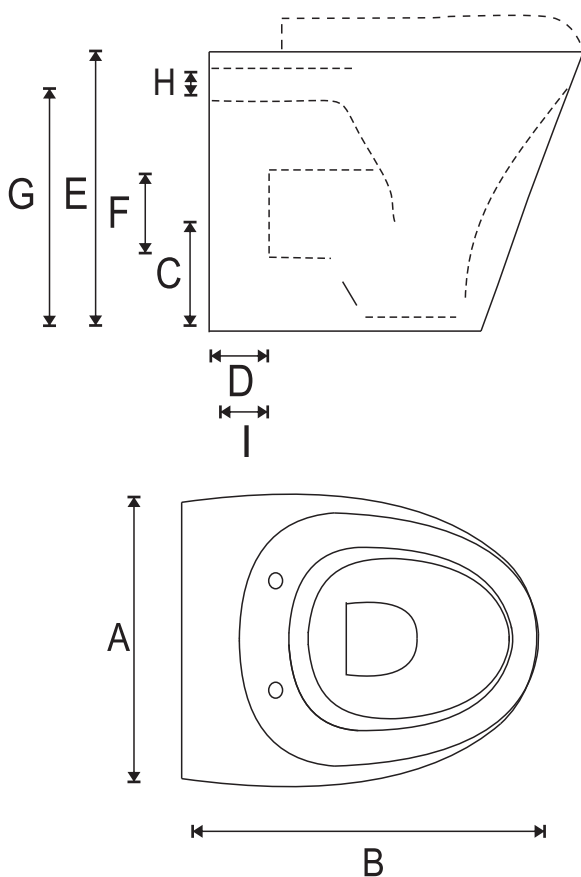

AZZURRA

BATHROOM FURNITURE

CAL PEDESTAL BTW PAN

Description :

Full vitreous china back to wall Pedestal Pan with boxed rim and heavy duty soft close seat including pan fixing kit.

Model No: OK-0155

Colour: White

WELS: 4 Star Dual Flush 4.5/3L

Seat: Duraplas Quick Release
Soft close with top fix S/S hinges

Connection: Suitable for use with WELS approved inwall cisterns
Pan Outlet P Trap
Key Seal not included
Optional S Trap vario bend and cover available

Weight: Pan/Seat - 30kg

Warranty: Refer to Website

Catalogue & technical specifications available at www.azzurra.com.au

All measurements in mm									
A	B	C	D	E	F	G	H	I*	
Pan (Width)	Suite (Length)	Uni Trap Centre	Wall To Spigot	Pan (Height)	Trap Dia	Inlet Height Centre	Inlet Dia	Outlet Set out Optional MTJT Bend	
360	520	185	40	390	100	345	55	80	