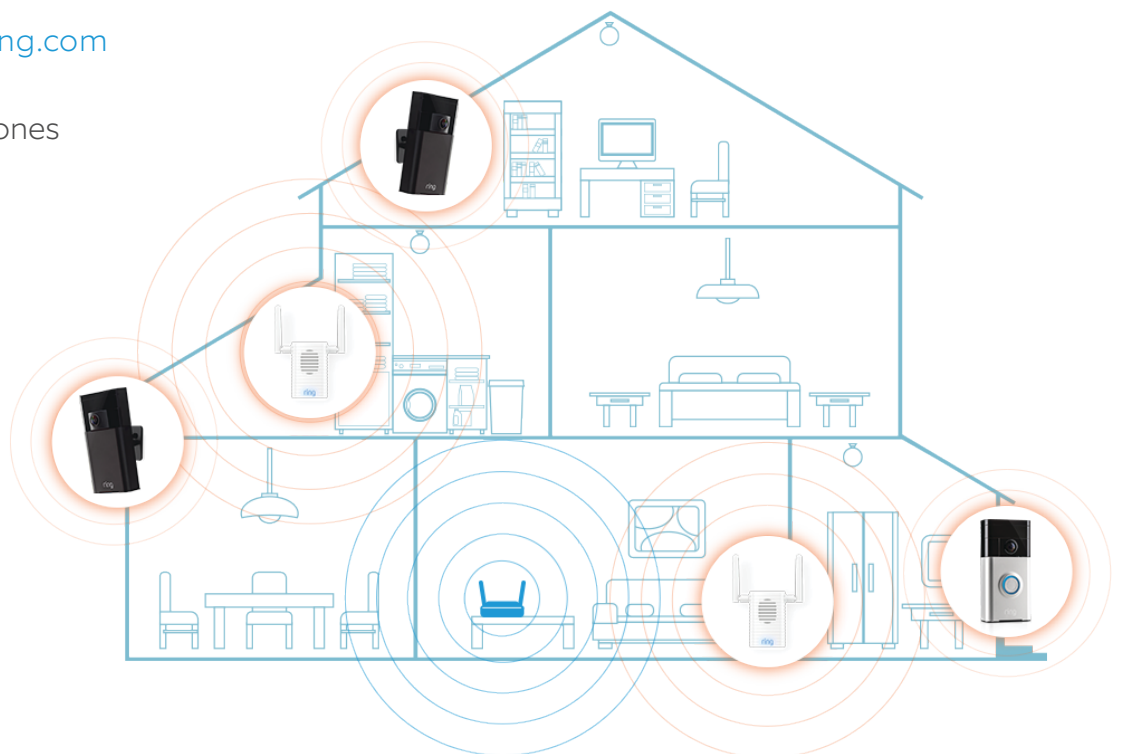

Chime Pro extends your Wi-Fi signal and amplifies your Ring alerts. Plug Chime Pro into any standard power outlet, link it to all your Ring devices, and get Ring alerts anywhere in your home.

Learn more at www.ring.com

Multiple Chime Tones

Volume Control

Do Not Disturb