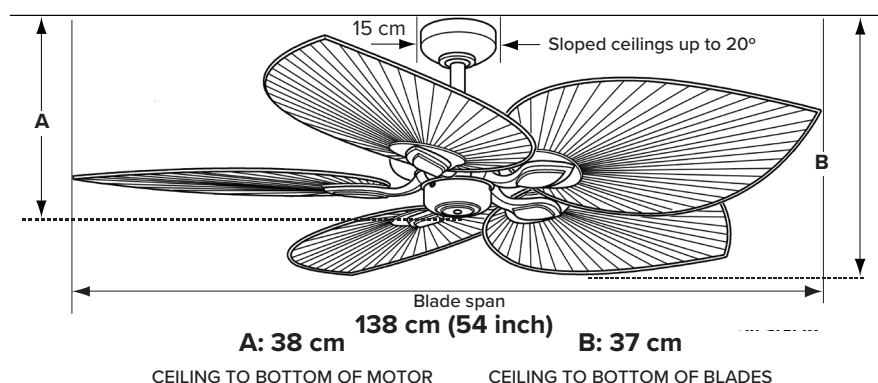

THREE YEAR | **ONSITE WARRANTY**