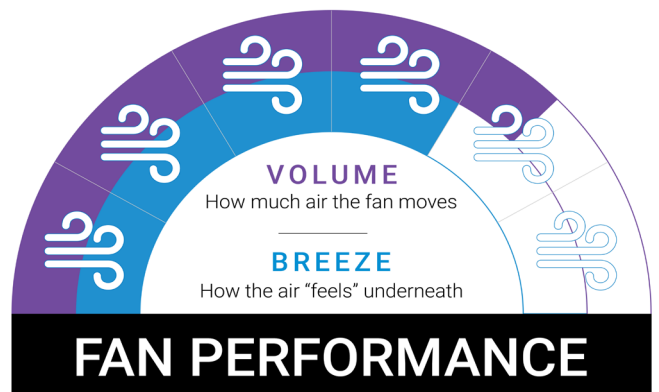

FAN PERFORMANCE

Fan Speed (H / M / L) (Revolutions Per Minute)	172 / 116 / 69 RPM
Energy usage (H / M / L) (Watts)	82 W / 39 W / 15 W
Airflow volume (H / M / L) (Cubic metres per hour)	10,542 / 6,991 / 4,111 CMH
Efficiency (H / M / L) (CMH / W)	129 / 179 / 274 CMH / W

The Fan Performance Indicator is a guide to show customer's how much air the fan moves as well as how the airflow "feels" when you stand underneath. This is a guide only. Refer to our website for more information.