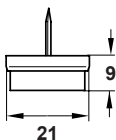

# HÄFELE

- > Area of application:
- > Finish:
- > Mountin

For timber, tiled or stone flooring  
Brown foot plate, brown-grey glide  
Knock-in

MADE IN GERMANY

---

**HÄFELE AUSTRALIA PTY. LTD** 8 MONTEREY RD DANDENONG VIC 3175  
ARTICLE # 486.03.861 730.83.624