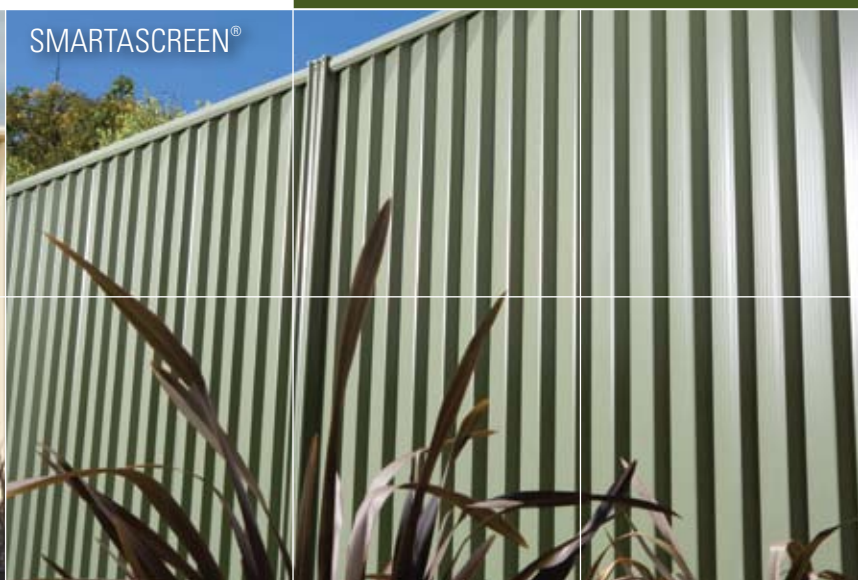

# Range of styles

With five profile styles in the LYSAGHT® steel fence range there's bound to be one that will complement the look of your home and garden.

LYSAGHT MINISCREEN®, SMARTASCREEN®, CUSTOMSCREEN® and NEETASCREEN® are all classic fence profiles that will enhance the appearance of your property for years to come. With matching posts and rails engineered for durability and strength, they are the heart of a LYSAGHT® fencing solution that looks great from both sides.