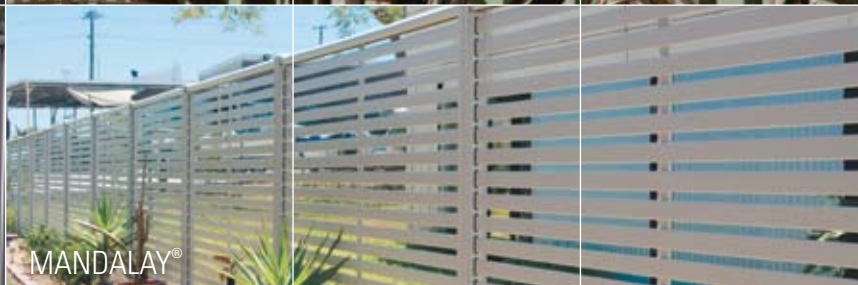

# Range of styles

With five profile styles in the LYSAGHT® steel fence range there's bound to be one that will complement the look of your home and garden.

LYSAGHT MINISCREEN®, SMARTASCREEN®, CUSTOMSCREEN® and NEETASCREEN® are all classic fence profiles that will enhance the appearance of your property for years to come. With matching posts and rails engineered for durability and strength, they are the heart of a LYSAGHT® fencing solution that looks great from both sides.