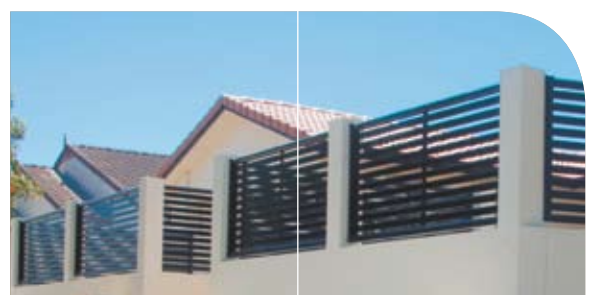

“...allows breeze and natural light flow, while adding to the privacy and look of your home.”

Elegant, parallel slats made of durable and cost effective pre-painted COLORBOND® steel make up each panel, ensuring a low maintenance fence that will look fantastic for many years. The ideal choice for a front fence, it adds privacy and flair to any property, while maintaining some interaction with the street.

The MANDALAY® fencing system can be used in conjunction with other fencing products and may also act as a ‘feature’ element across a driveway, or as a border. MANDALAY® is available in 1200, 1500 and 1800mm full-fencing heights and also as a 300mm feature on top of traditional, modular steel fencing. Flat packed then easily assembled on-site, MANDALAY® is the ideal fencing solution for both installers and property owners wanting a stylish, durable fence at an affordable price.

*Not suitable for use as balustrades or climbing on.