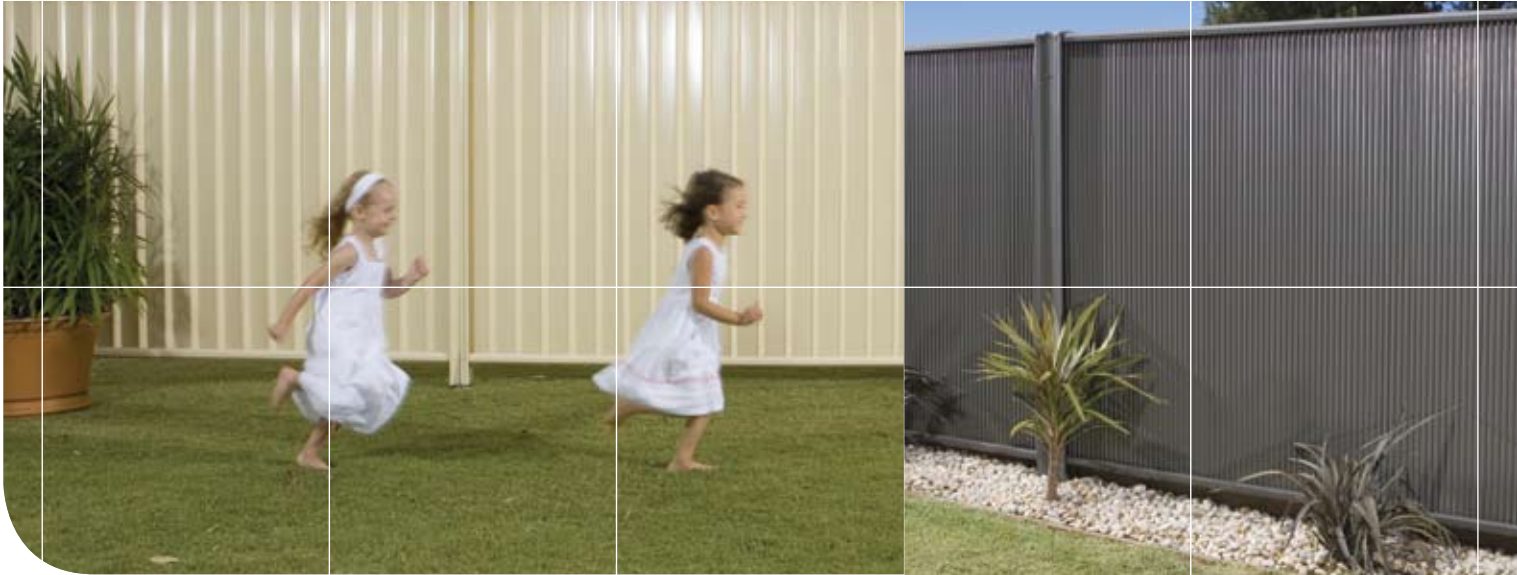

A Colour for every home

(Available in post & rail only)

Colorbond®

Please Note: The COLORBOND® steel colours shown have been reproduced to represent actual product colours as accurately as possible. However, we recommend checking your chosen colour against an actual sample of the product before purchasing, as varying light conditions and limitations of the printing process affect colour tones. **Not all colours available in all profiles or states.**

*MINISCREEN® fencing available in these colours only.

†MANDALAY® fencing available in these colours only.