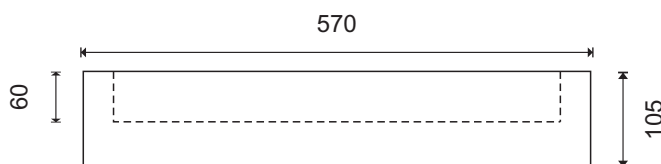

RETTANGOLO 565 ABOVE COUNTER BASIN

Description :

Above counter ceramic basin with overflow.

Model No: MY3053

Colour: White

Tap Holes: 1

Waste Outlet: 32mm

Overflow: Internal with polished chrome dress ring

Options: Brass / Chrome Popup 32mm Plug & Waste

Weight: 18kg

Warranty: Refer to Website

Catalogue & technical specifications available at www.azzurra.com.au

Products may vary +/-5mm from those dimensions shown in the illustration