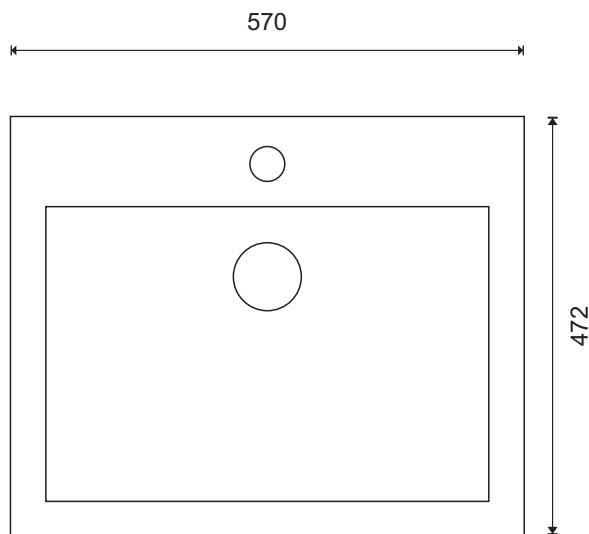

RETTANGOLO 565 ABOVE COUNTER BASIN

Description :

Above counter ceramic basin with overflow.

Model No: MY3053

Colour: White

Tap Holes: 1

Waste Outlet: 32mm

Overflow: Internal with polished chrome dress ring

Options: Brass / Chrome Popup 32mm Plug & Waste

Weight: 18kg

Warranty: Refer to Website

Catalogue & technical specifications available at www.azzurra.com.au

Products may vary +/-5mm from those dimensions shown in the illustration