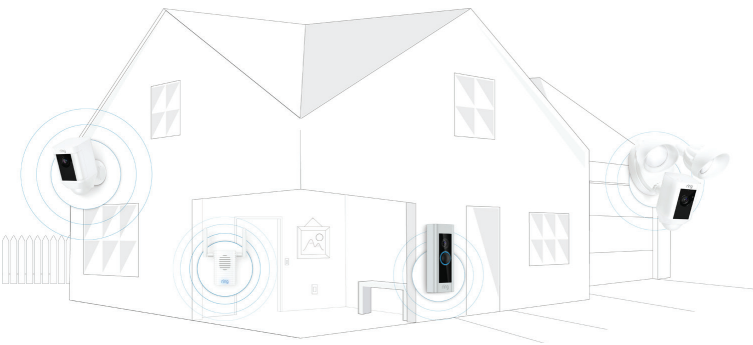

Chime
Indoor chime for
Ring devices.

Solar Security Sign
Charges during the day,
lights up at night.

Solar Panel
Solar power source
for Spotlight Cam.

Connect with us

We're always looking for new partners to help us reduce crime in neighbourhoods. If you're interested in a partnership with Ring, contact our team below:

Australia
1300-205-0983

New Zealand
09-887-9871

ring

www.ring.com

ring

Smart security starts
at the front door, but
it doesn't end there.

ring

Build a Ring of Security around your home.

With smart security from Ring, you can protect your home from the inside out. Ring Video Doorbells and Security Cameras let you see, hear and speak to anyone on your property from anywhere.

Video Doorbells