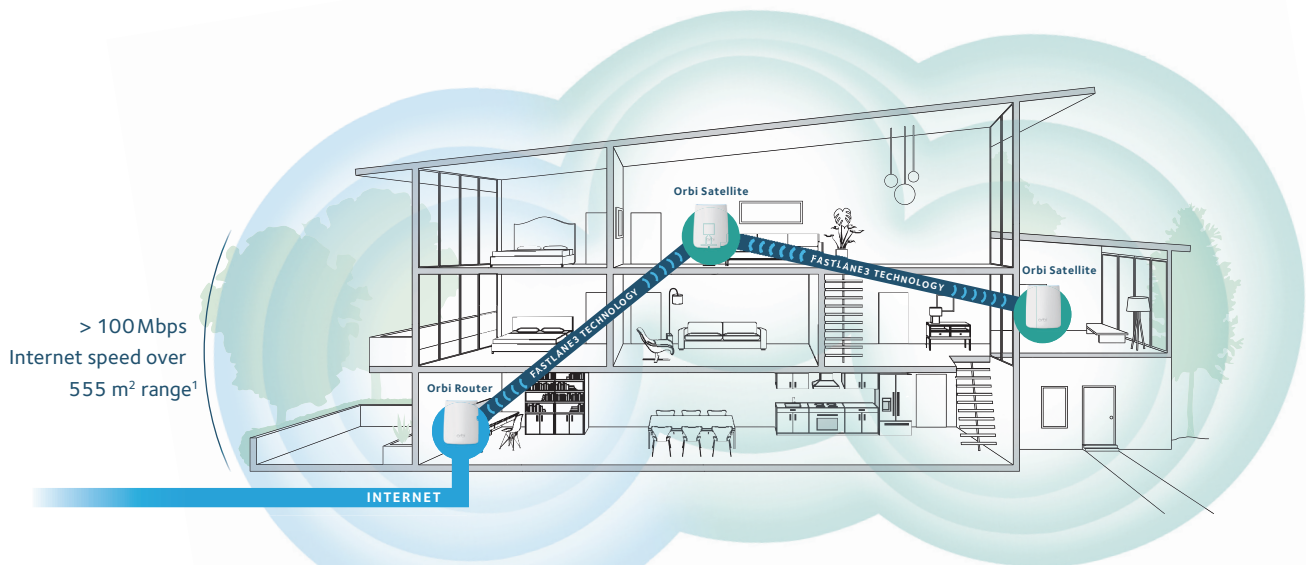

House Diagram

555 Square Metres of Orbi WiFi Coverage

¹ Internet plan and devices that support these speeds are required.