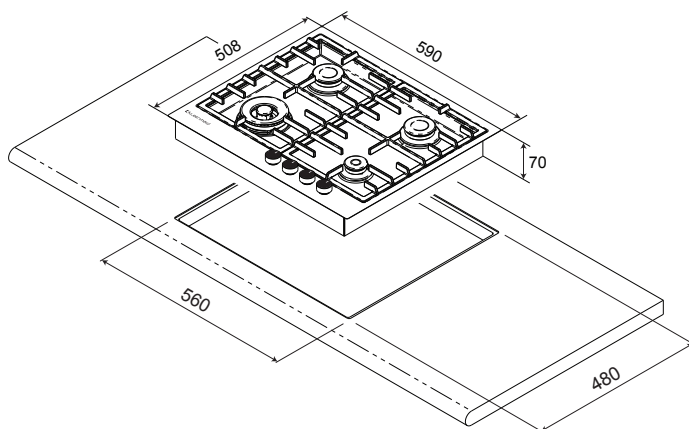

QUALITY ASSURED

To obtain full installation instructions for this appliance go to kleenmaid.com.au and click on User Care Manuals, top right.

Fineline :0103476

J12049_01

Level 2, 204 Botany Road, Alexandria NSW, 2015
P: 02 9310 1207 • E: support@kleenmaid.com.au
www.kleenmaid.com.au

KLEENMAID
The best you can own