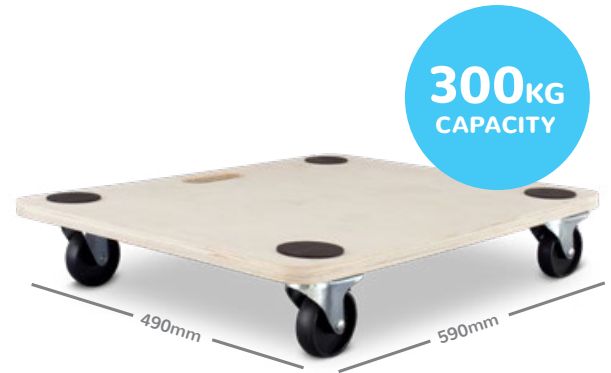

## Moving Dolly

Ideal for moving heavy items such as furniture, large appliances, cartons and crates with ease.

- 360 degree castors for easy maneuverability
- 300kg weight load capacity

### DIMENSIONS:

590mm D x 490mm W x 115mm H

- 300kg load capacity
- Plywood structure
- 360 degree swivel castors with brakes