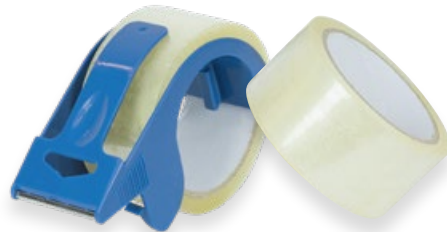

## Packaging Strap

FINELINE: 2610086

**DIMENSIONS:** 15mm x 50m

- Plastic buckles allow for secure fastening of straps
- Made of high strength material
- Easy to use

## Tape Dispenser Gun (2 Rolls)

FINELINE: 2610095

- Serrated edge for easy tearing
- Comfortable grip
- Easy to ensure a straight, accurate application
- Smooth dispensing