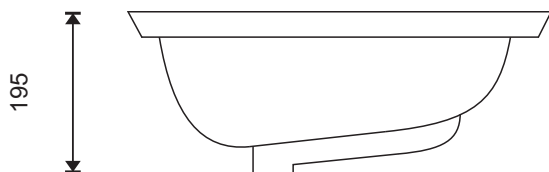

## RETTANGOLO 480 UNDER COUNTER BASIN

**Description :**

Under counter ceramic basin with overflow.

**Model No:** AS-1556

**Colour:** White

**Waste Outlet:** 32mm

**Overflow:** Internal with polished chrome dress ring

**Options:** BS03 fixing brackets  
Brass / Chrome Popup 32mm  
Plug & Waste

**Weight:** 17kg

**Warranty:** Refer to Website

Catalogue & technical specifications available at [www.azzurra.com.au](http://www.azzurra.com.au)

Products may vary +/-5mm from those dimensions shown in the illustration