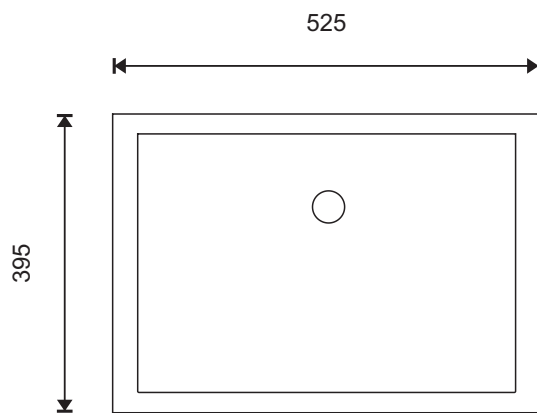

## RETTANGOLO 480 UNDER COUNTER BASIN

**Description :**

Under counter ceramic basin with overflow.

**Model No:** AS-1556

**Colour:** White

**Waste Outlet:** 32mm

**Overflow:** Internal with polished chrome dress ring

**Options:** BS03 fixing brackets  
Brass / Chrome Popup 32mm  
Plug & Waste

**Weight:** 17kg

**Warranty:** Refer to Website

Catalogue & technical specifications available at [www.azzurra.com.au](http://www.azzurra.com.au)

Products may vary +/-5mm from those dimensions shown in the illustration