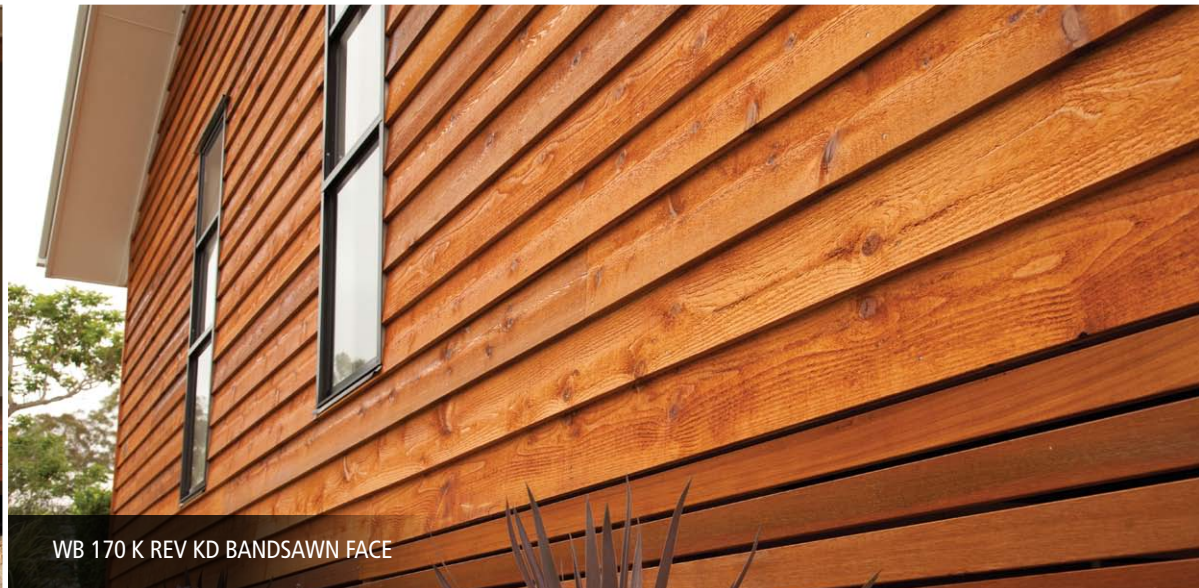

WB 170 K REV KD DRESSED FACE

WB 170 K REV KD DRESSED FACE

WB 170 K REV KD BANDSAWN FACE

RECYCLED CONTENT

FOREST MANAGEMENT

Printed on environmentally responsible paper. FSC® Certified, with 55% recycled content.

CEDARSALES
genuine solutions