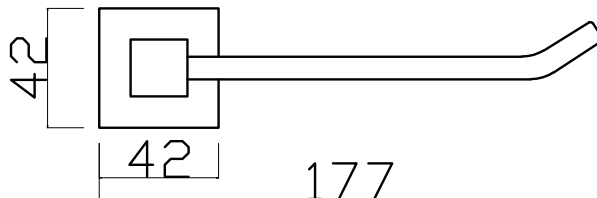

## 17 SERIES TOILET ROLL HOLDER

**Model No:** 17410-1

**Finish:** Polished Chrome on Brass

**Wall Fixing:** 2 Point - dual fix

**Weight:** 0.3 Kg

**Warranty:** Refer to Website

Catalogue & technical specifications available at [www.azzurra.com.au](http://www.azzurra.com.au)