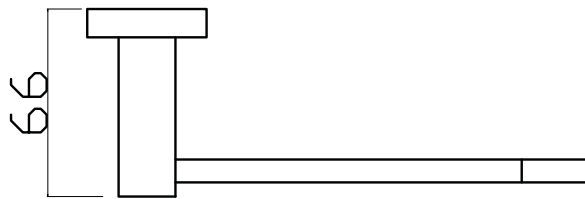

## 17 SERIES TOILET ROLL HOLDER

**Model No:** 17410-1

**Finish:** Polished Chrome on Brass

**Wall Fixing:** 2 Point - dual fix

**Weight:** 0.3 Kg

**Warranty:** Refer to Website

Catalogue & technical specifications available at [www.azzurra.com.au](http://www.azzurra.com.au)