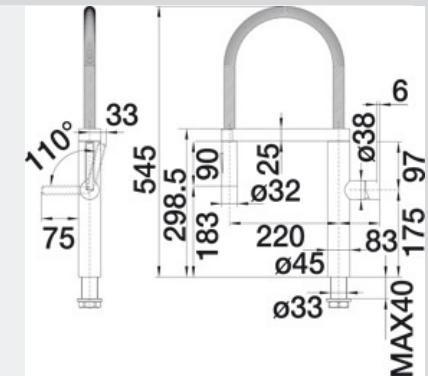

European styling and engineering

Specifications

Material:	Solid Single Cast DR Brass Body Chrome Plated Finished (14 micras Nickel, 0.2 micras Chrome) 35mm Ceramic Cartridge
Min:	150 kPa
Max:	1000 kPa
Recommended Pressure:	300 kPa (Suitable for Main or Balanced Water Pressures only)
Spray Hose Length Total:	580mm
Dimensions:	220 mm c/c Spout Length 298.5 mm Spout height from tap mount to outlet 545 mm Overall spout height from tap mount to top of spout
Mounting Hole:	35mm Diameter
Standard Inclusions:	Australian Standard Flexible Hose and Fittings
Warranty:	10 years

Note: Measurements are within 2 - 3mm of factory tolerance. It is advisable to check dimensions of physical product when measuring for installations and before doing any cut outs.

*Due to continual product development the information provided is not final and may be subject to change.