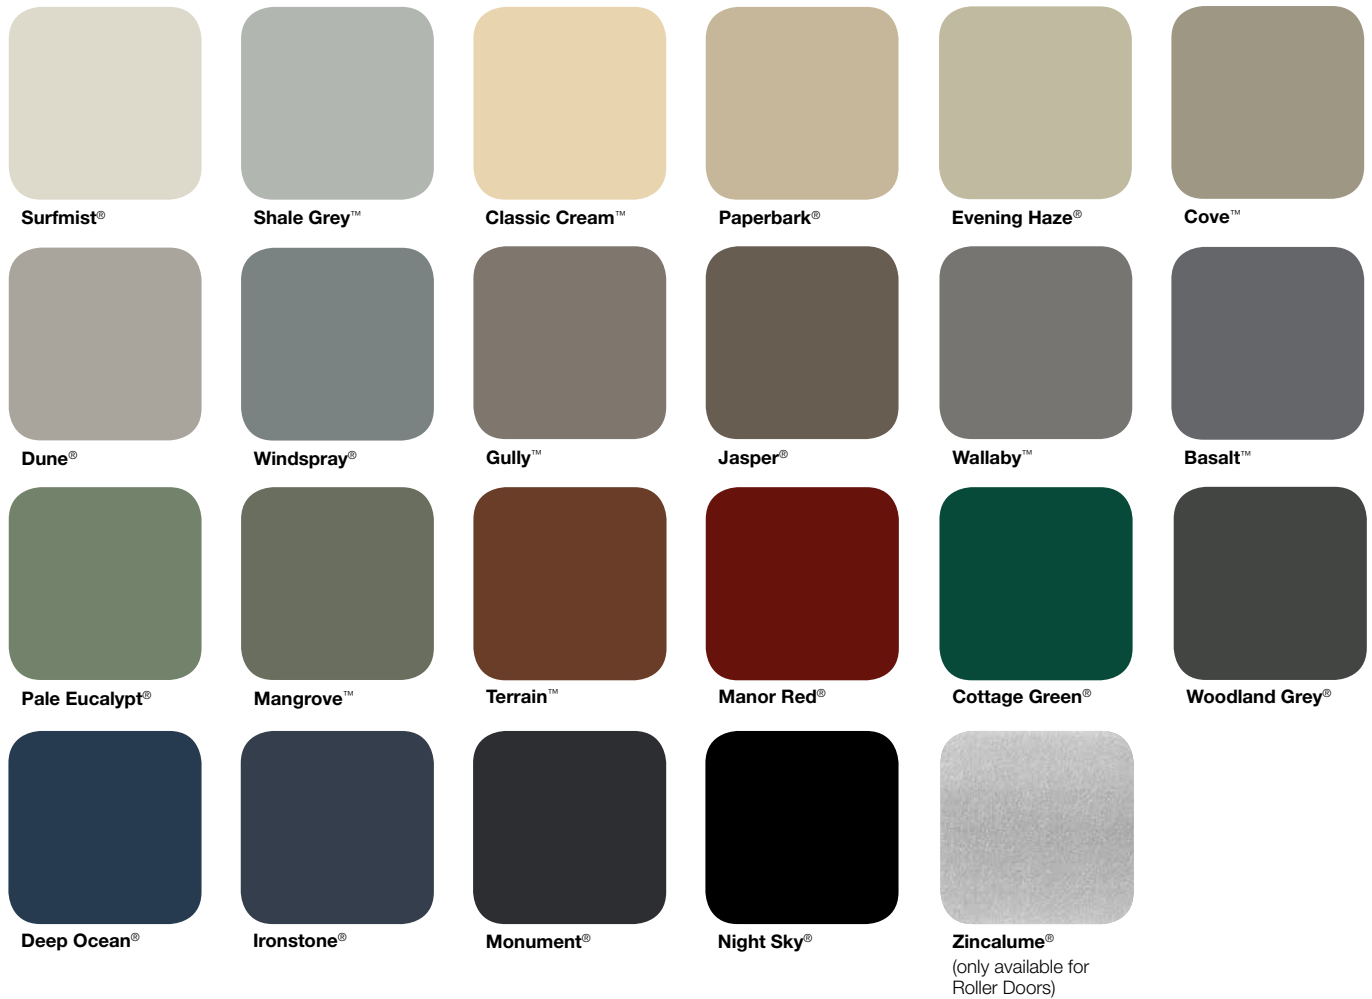

**Glidermatic®
GRD+ Control Box**

A wall mounted control box, supplied with spare fuse and light globe.

**2 x Handsets
supplied**

Choosing the right door colour is easy...

Colour options available

Colours to suit all Gliderol Roller Doors and Gliderol Standard Sectional Doors

Premium colours to suit Gliderol Sectional Doors only

Golden Oak is not a Colourbond® colour

Insul•Glide™ only available in Surfmist®, Paperbark® & Golden Oak.

Optional wet spray colours are available upon request.