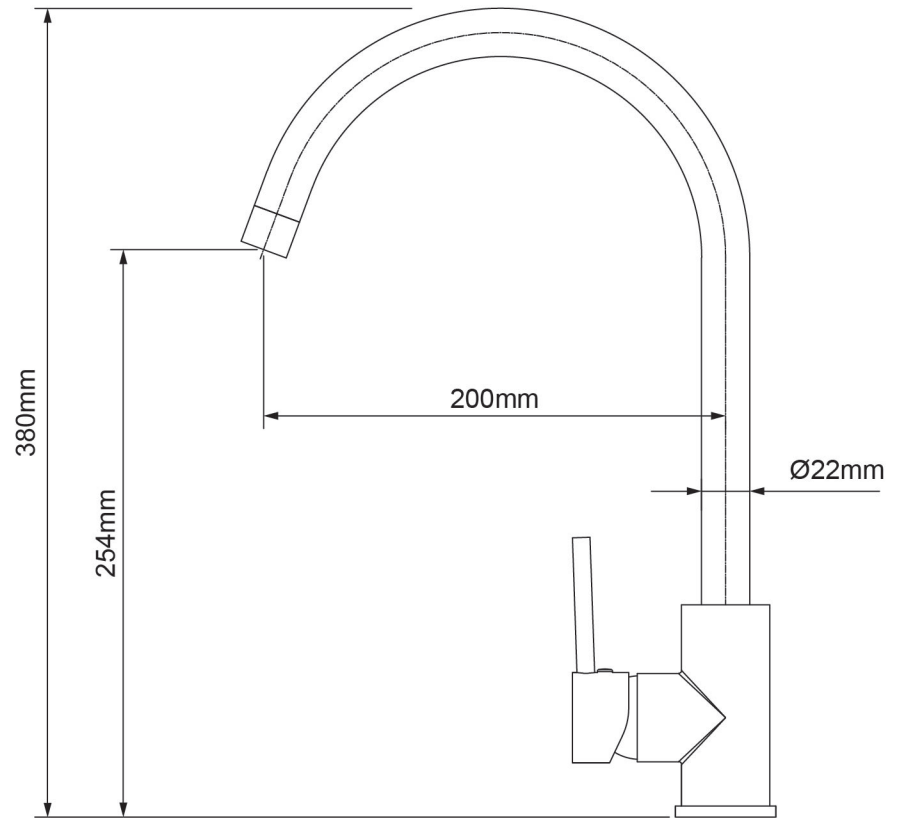

Mondella

RESONANCE
TIMELESS ALLURE

RESONANCE STAINLESS STEEL CURVED SINK MIXER

- 35mm Cartridge.
- 304 Grade Stainless Steel Construction.
- Manufactured to Australian Standards AS/NZS3718, WM74755 DR ApprovalMark.
- Fitted with Approved Water Saving Devices. WELS Lic no. 1101.

Item Number: 5004143

AS/NZS3718
WM74755 DR
ApprovalMark

6 litres per minute

In accordance with AS/NZS 6400

Licence No. 1101
Kinetic Sourcing Group Ltd

10 YEAR WARRANTY*

5004143-FLV1
01/12/17

* Refer to www.mondella.com.au for full warranty details

All dimensions in millimetres (mm) and subject to manufacturing tolerances.