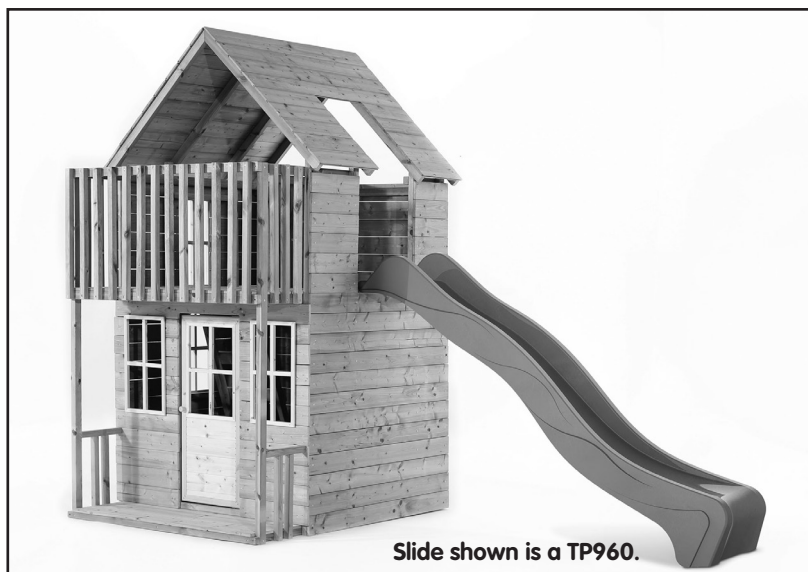

TP370 The Loft House

TP371 Skye

TP372 Salcombe

TP379 Weymouth

TP380 Padstow

Instructions for assembly, maintenance and safe use.
Please retain for future reference.

WARNING!

ONLY FOR DOMESTIC USE. FOR OUTDOOR USE ONLY.
THIS PRODUCT IS SUITABLE FOR USE BY CHILDREN AGED 3-10 YEARS.
TOTAL COMBINED MAXIMUM USER WEIGHT FOR THIS PRODUCT 150KGS.
THIS PRODUCT CONTAINS SMALL PARTS AND IS NOT SUITABLE FOR CHILDREN UNDER 36 MONTHS.
SMALL PARTS ARE A CHOKING HAZARD.
TOY MUST BE ASSEMBLED BY AN ADULT BEFORE USE.
CHILDREN MUST NOT USE THIS PRODUCT UNTIL PROPERLY INSTALLED.
ADULT SUPERVISION REQUIRED.
REMOVE ALL PACKAGING BEFORE GIVING TO YOUR CHILDREN.
RETAIN PACKAGING FOR FUTURE REFERENCE.