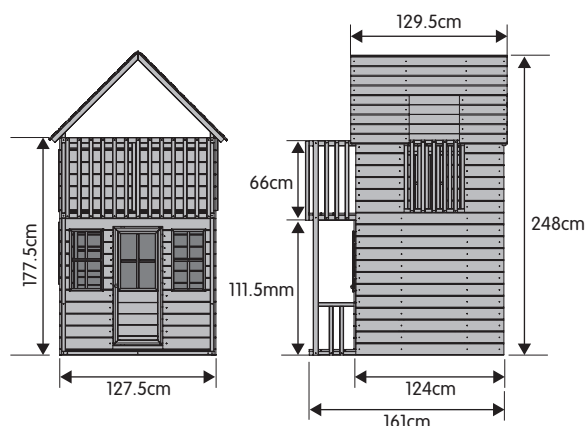

Safe play free space area

The safe play area refers to the zone extending 200cm around the toys on all sides and 250cm above the toy. The safe play area must be free from all obstacles.

Dimensions

Know about wood.