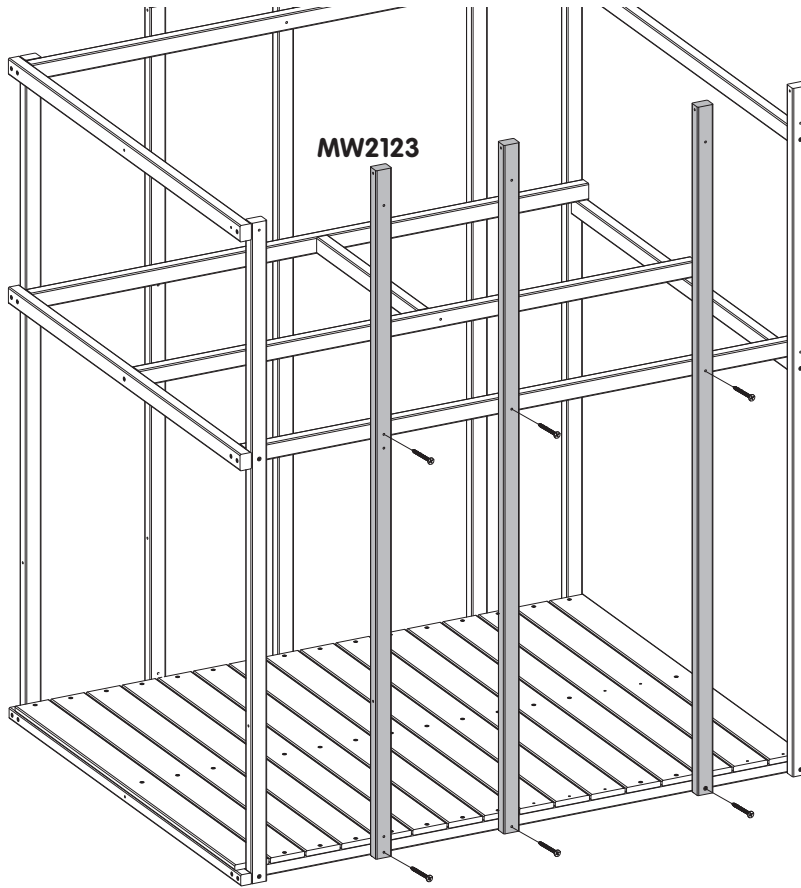

MW2140 1850mm x2

MW2123 1850mm x1

4.5 x 50mm FA9705 x6