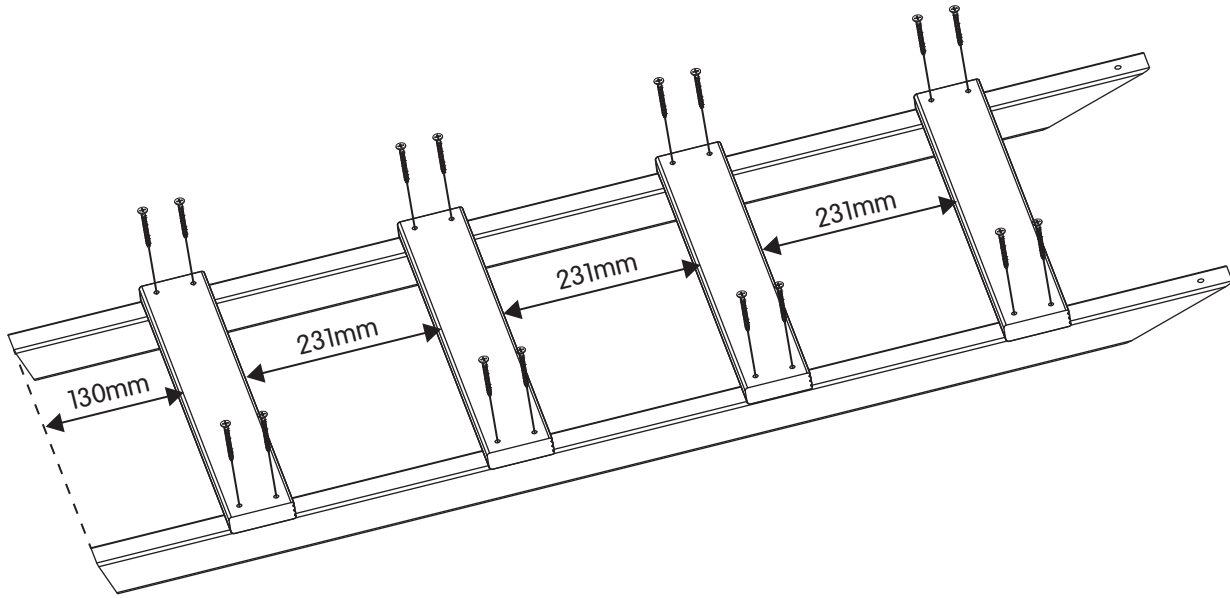

19

MW2176 1200mm x2

MW1501 414mm x4

4.5 x 50mm FA9705 x16