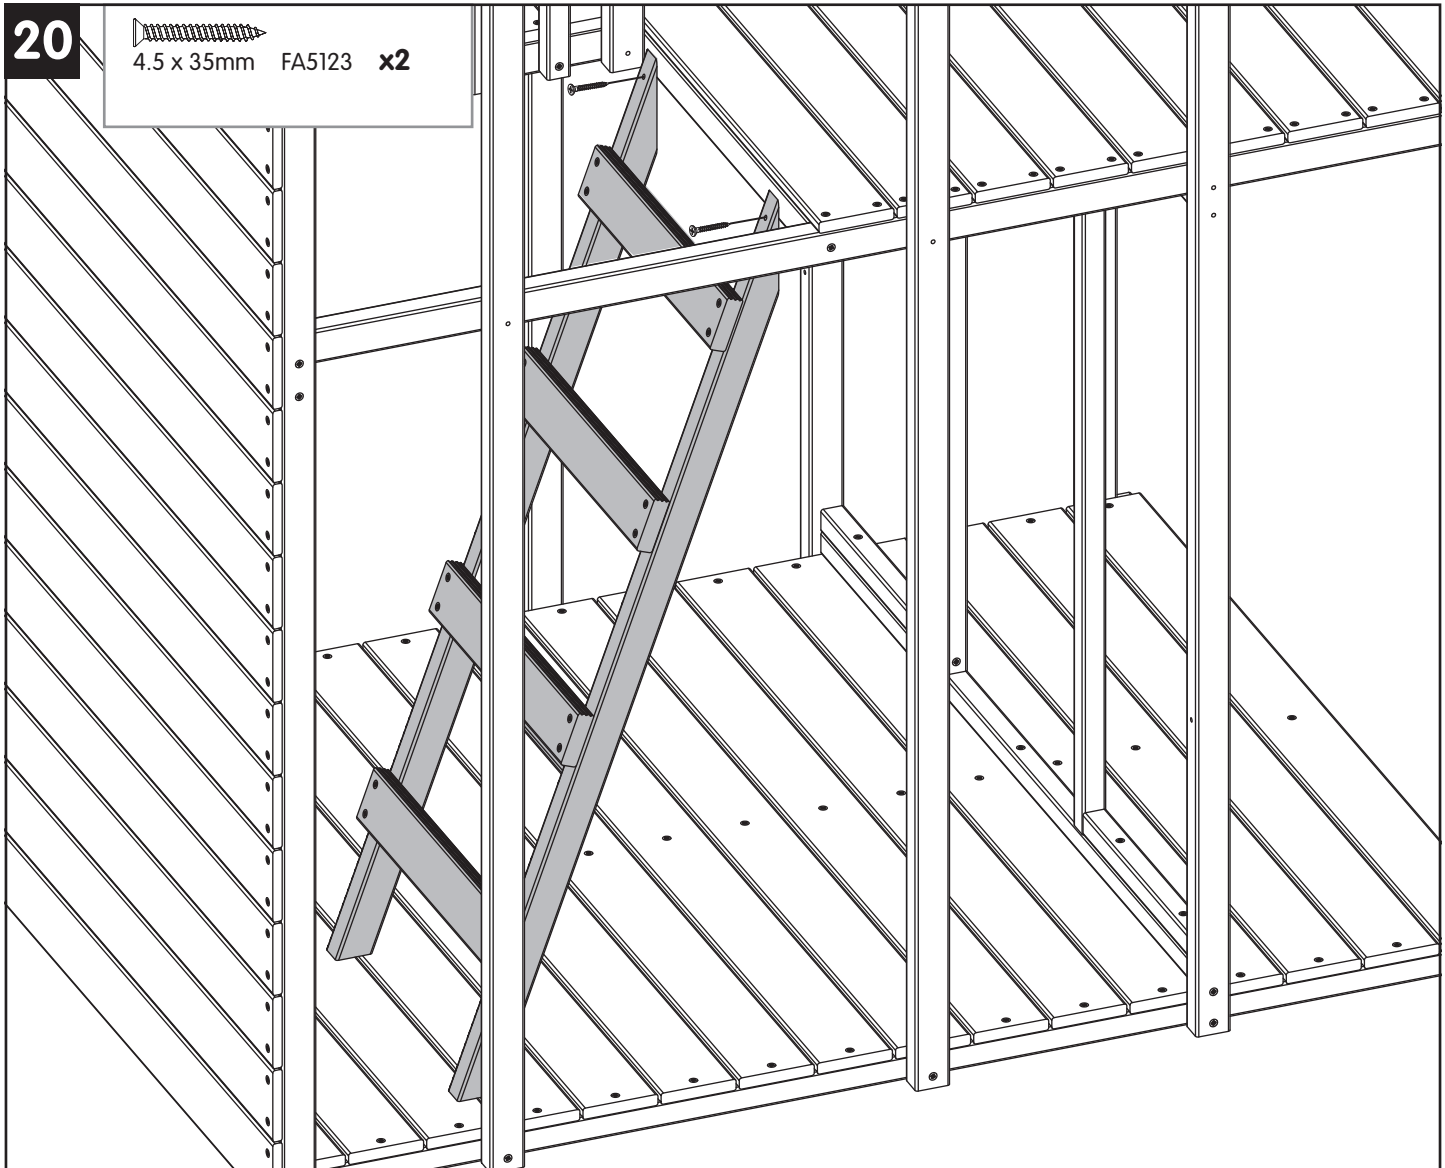

20

4.5 x 35mm FA5123 x2