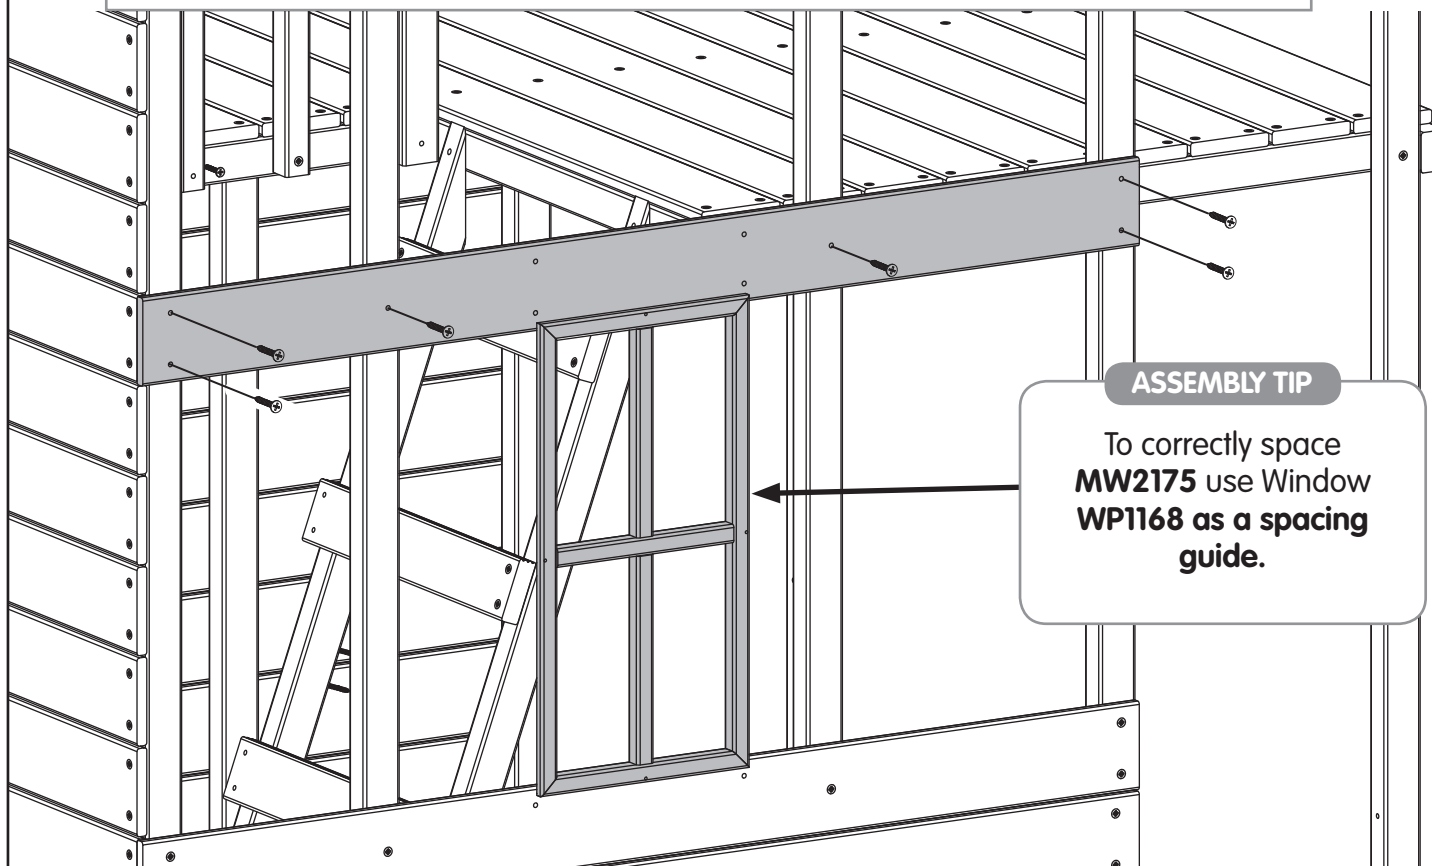

4.5 x 35mm
FA5123 x36

25

MW2175 1223mm x1

4.5 x 35mm
FA5123 x6

ASSEMBLY TIP

To correctly space
MW2175 use Window
WP1168 as a spacing
guide.

26

MW2163 491mm x5