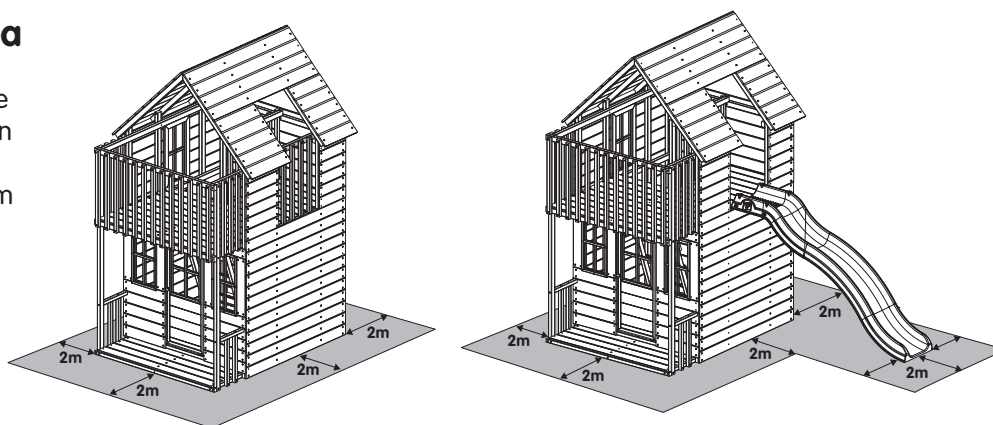

Safe play free space area

The safe play area refers to the zone extending 200cm around the toys on all sides and 250cm above the toy. The safe play area must be free from all obstacles.

Dimensions

Know about wood.