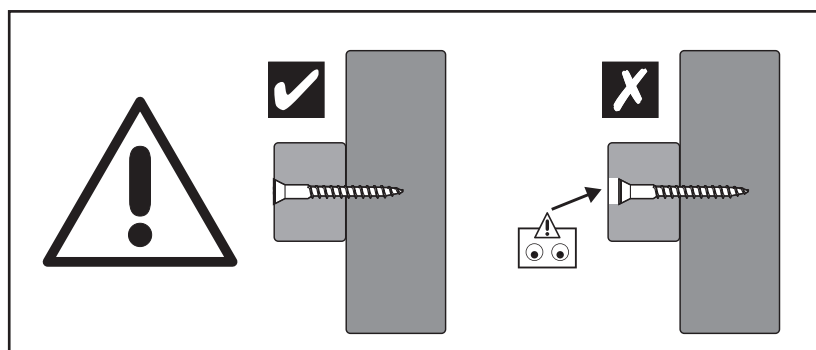

Know about wood.

Unlike steel, wood is a natural, organic material and each piece will be unique, bearing its own knots, cracks and variations in colour and, unlike steel, wood will react significantly to changes in atmospheric conditions.

Wood will expand and contract as fluctuations of temperature and humidity affect the water content of the cell structure. In warm sunny weather it will shrink and in wet weather it will expand. As these physical changes do not, necessarily, take place uniformly throughout a piece of wood, forces are set up which cause cracks and splits to arise.

It is not necessary to stain your Wooden frame

It is made from selected wood which has been pressure treated. This is a process by which preservatives are forced under pressure into the fabric of the timber to protect it from decay and insect damage.

If you do wish to stain your Wooden frame for aesthetic reasons, please use a water-based stain, which is available from any good DIY store.