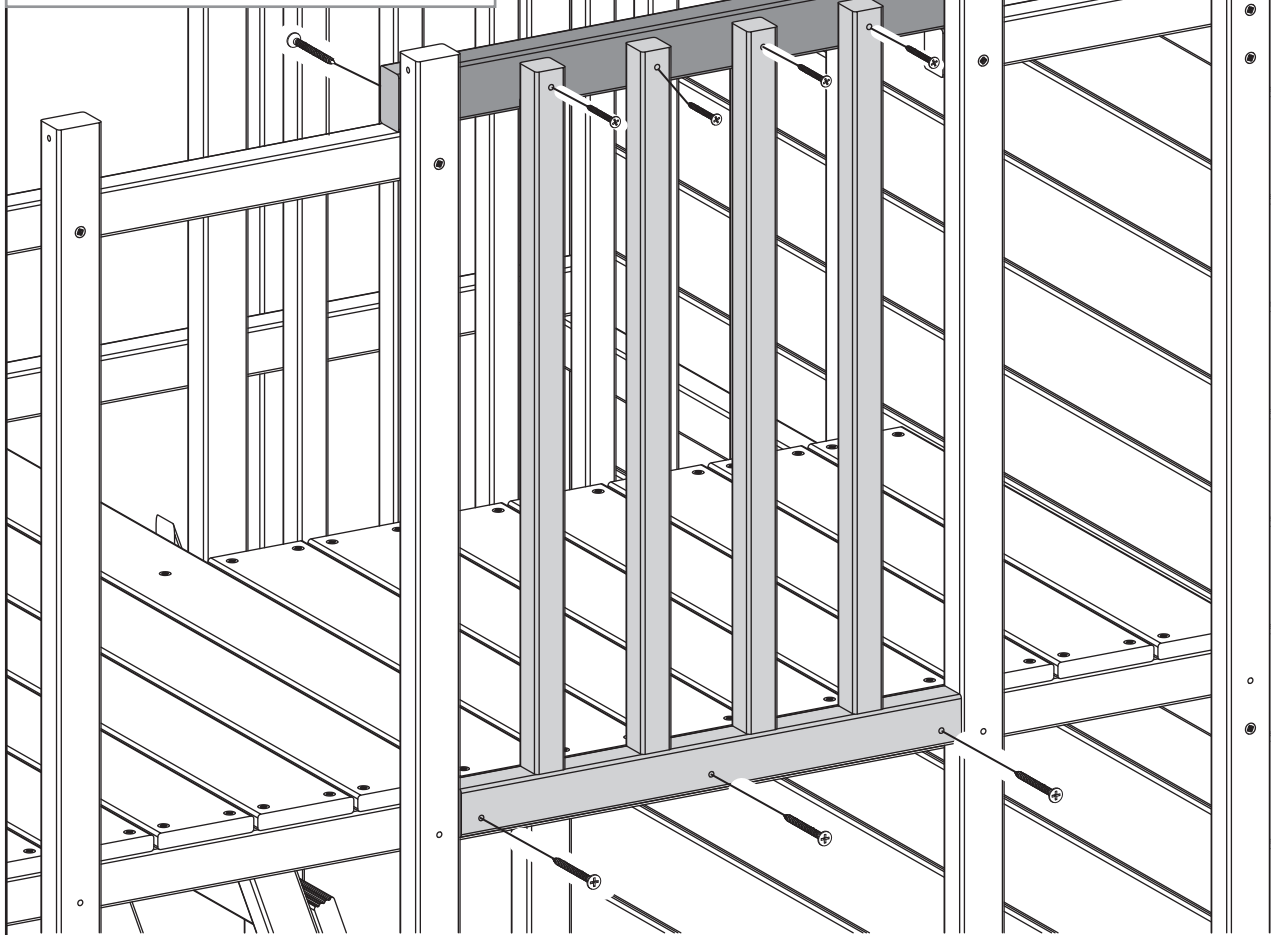

**Go to
Stage 22
Option 1**

**Option 2
Loft House with a SLIDE**

MW2181 500mm **x1**

**Go to
Stage 22
Option 2**

Option 1 Loft House with NO SLIDE

MW2182 588mm x1

4.5 x 50mm FA9705 x9

Option 2 Loft House with a SLIDE