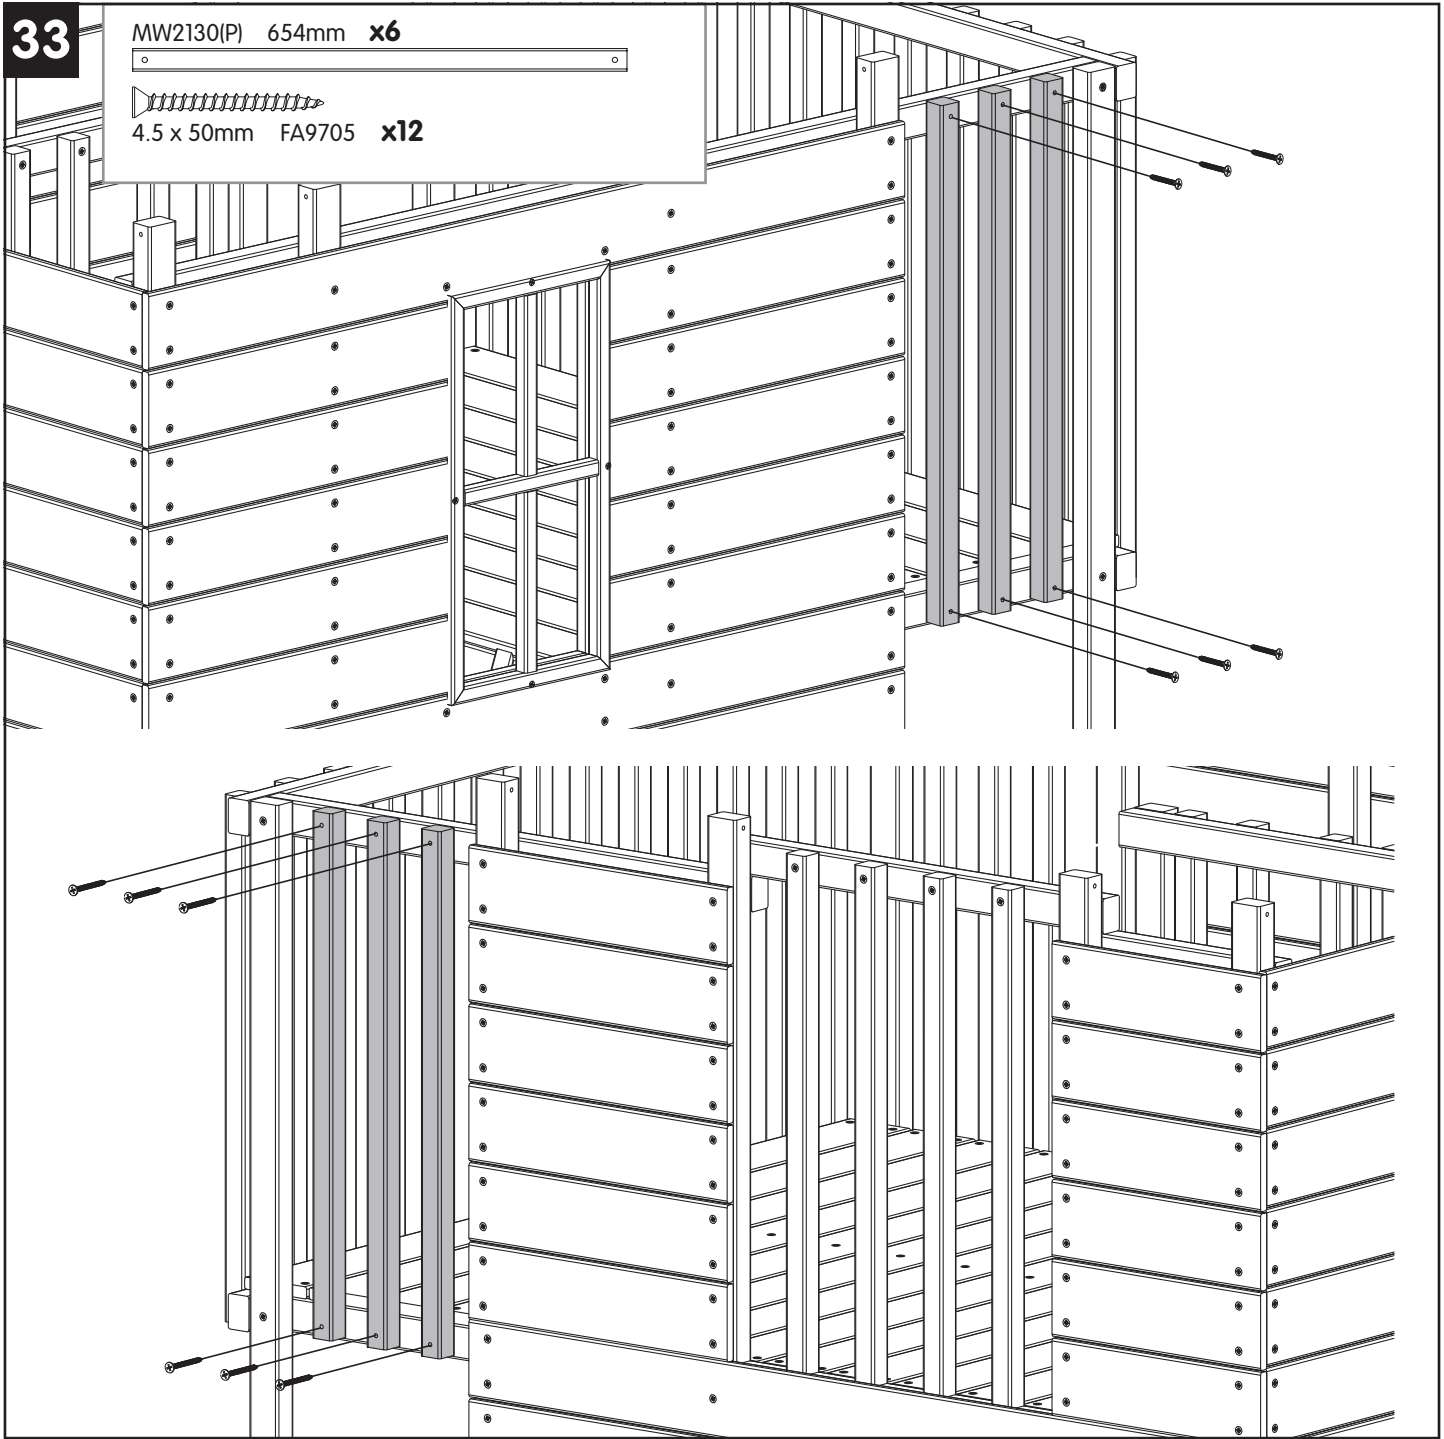

MW2130(P) 654mm x13

4.5 x 50mm FA9705 x26

33

MW2130(P) 654mm **x6**

4.5 x 50mm FA9705 **x12**

34

MW2141(P) 1000mm **x4**

MW2170(P) 1000mm **x4**