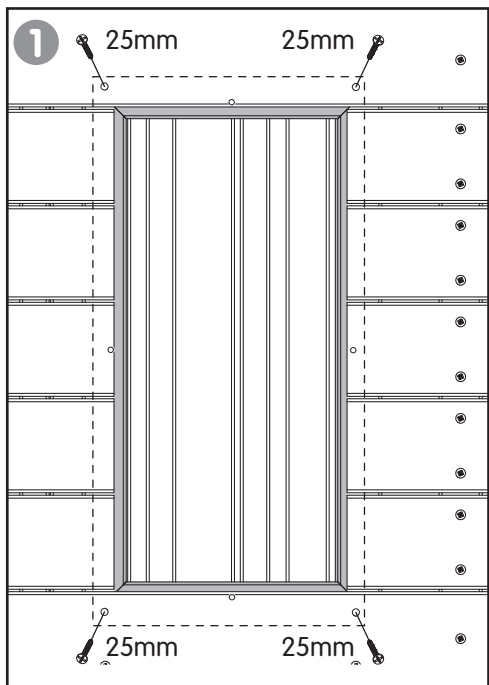

30

MW2178 1223mm x1

4.5 x 35mm FA5123 x24

MW2163 491mm x2

MW2164 494mm x2

ASSEMBLY TIP

Remove window now.

31

WP1169 x1

4.5 x 25mm
FA5109 x4

WP1168 x1

PM0161 x1

3 x 30mm FA4531 x4