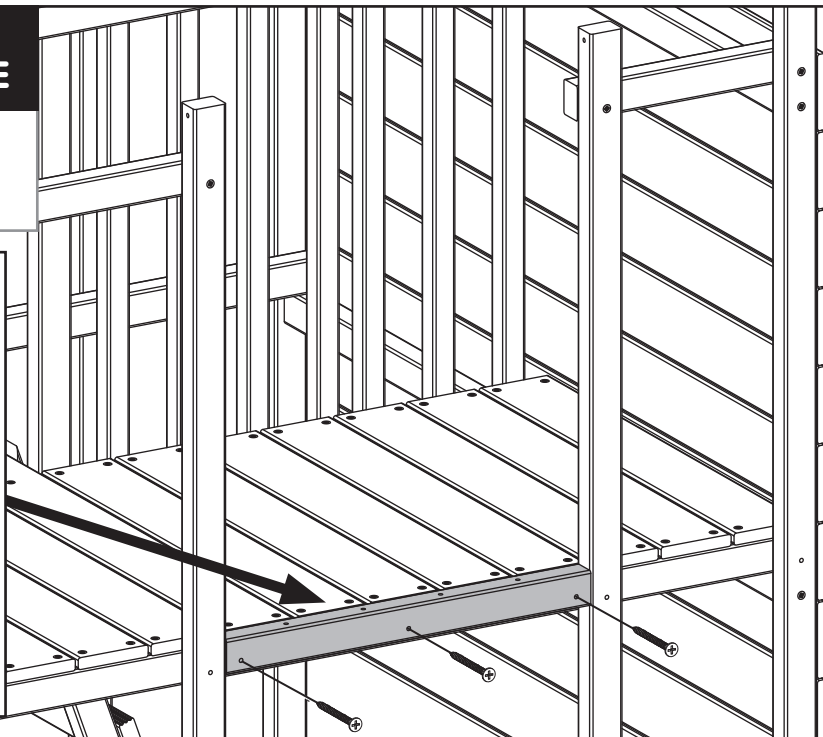

Option 2 Loft House with a SLIDE

4.5 x 50mm FA9705 x3