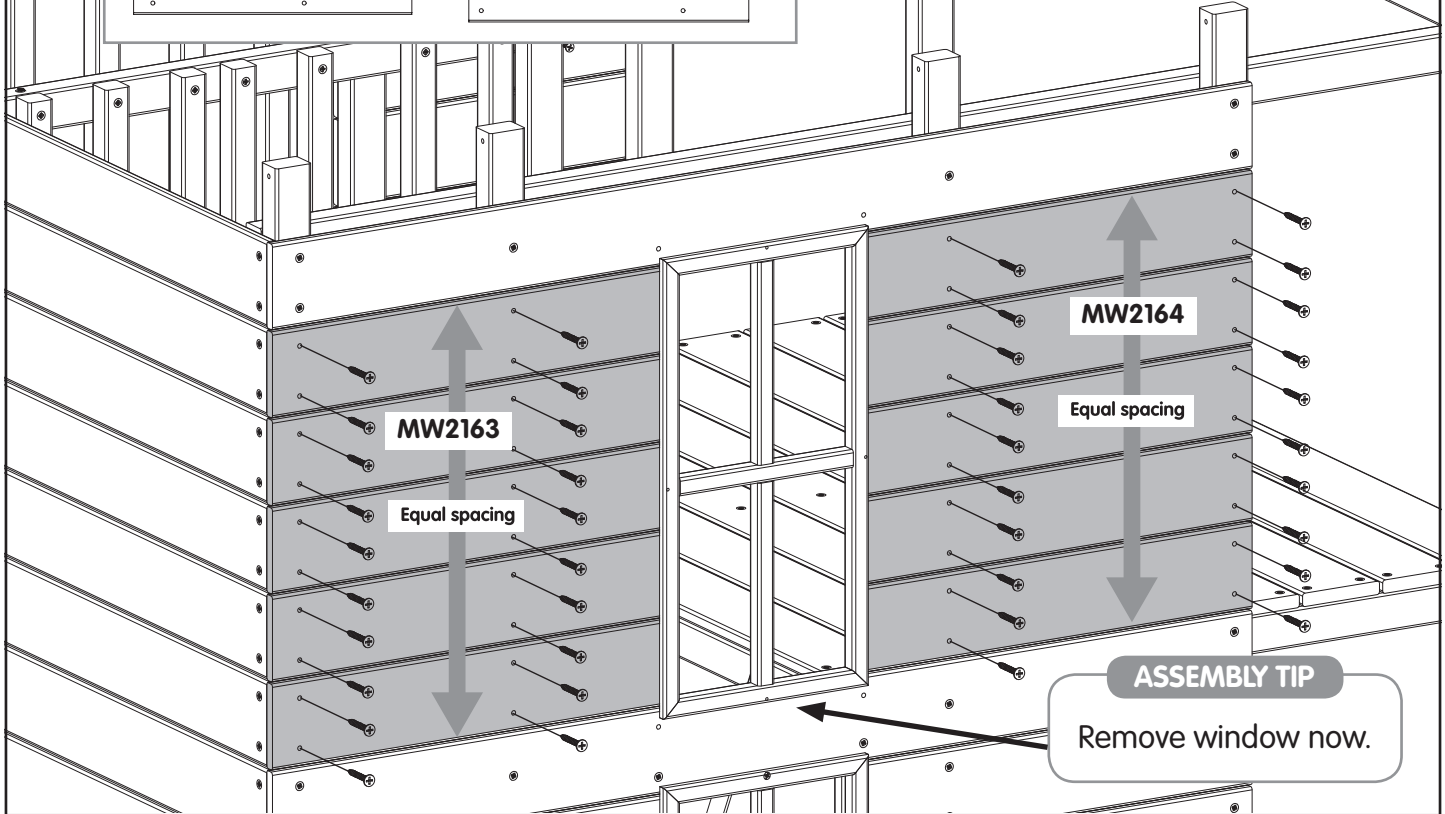

To correctly space
MW2175 use Window
WPI168 as a spacing
guide.

26

30

MW2178 1223mm x1

4.5 x 35mm FA5123 x24

MW2163 491mm x2

MW2164 494mm x2

ASSEMBLY TIP