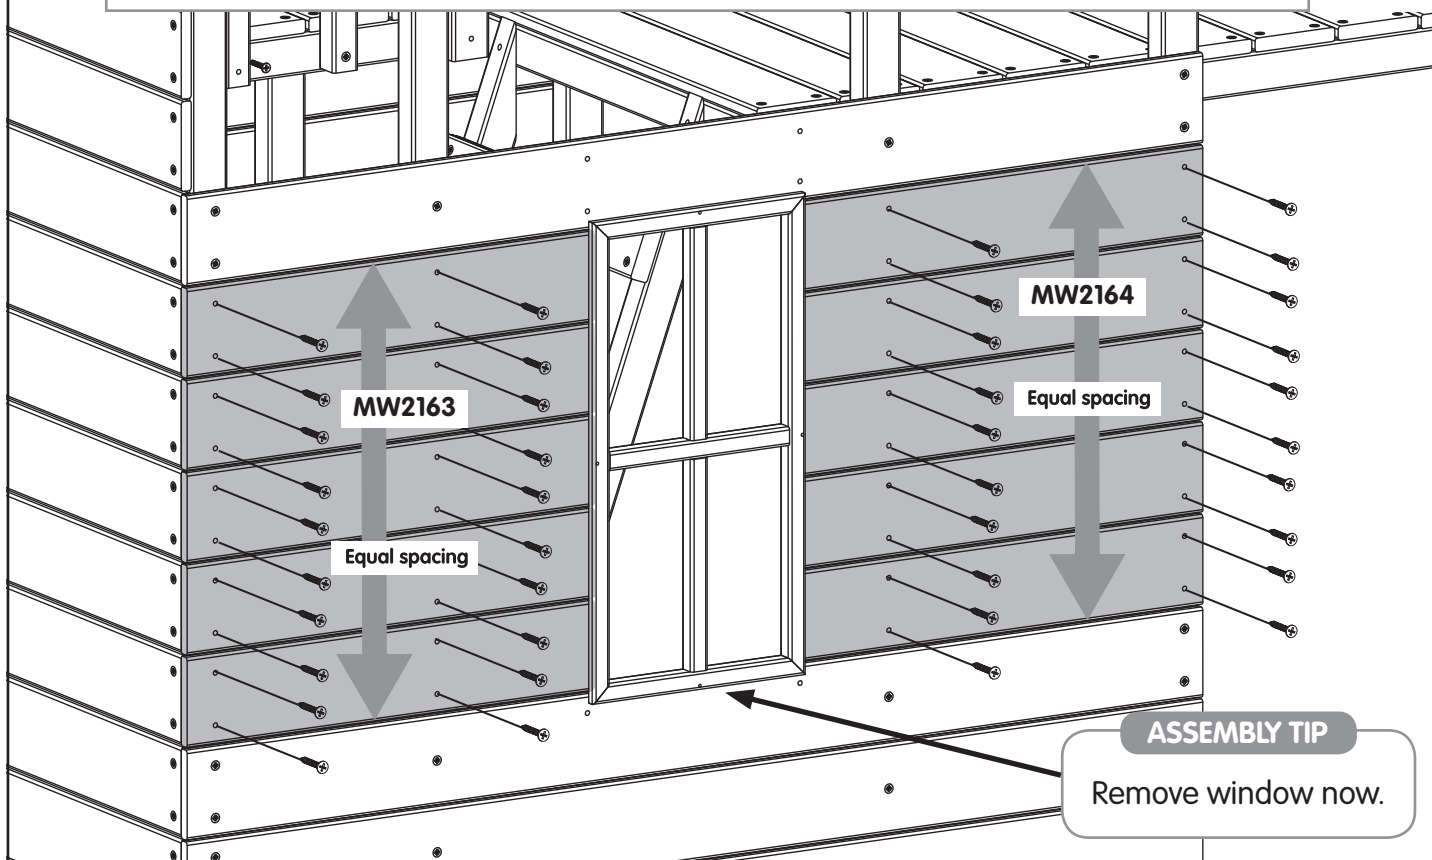

26

MW2163 491mm x5

MW2164 494mm x5

4.5 x 35mm
FA5123 x40