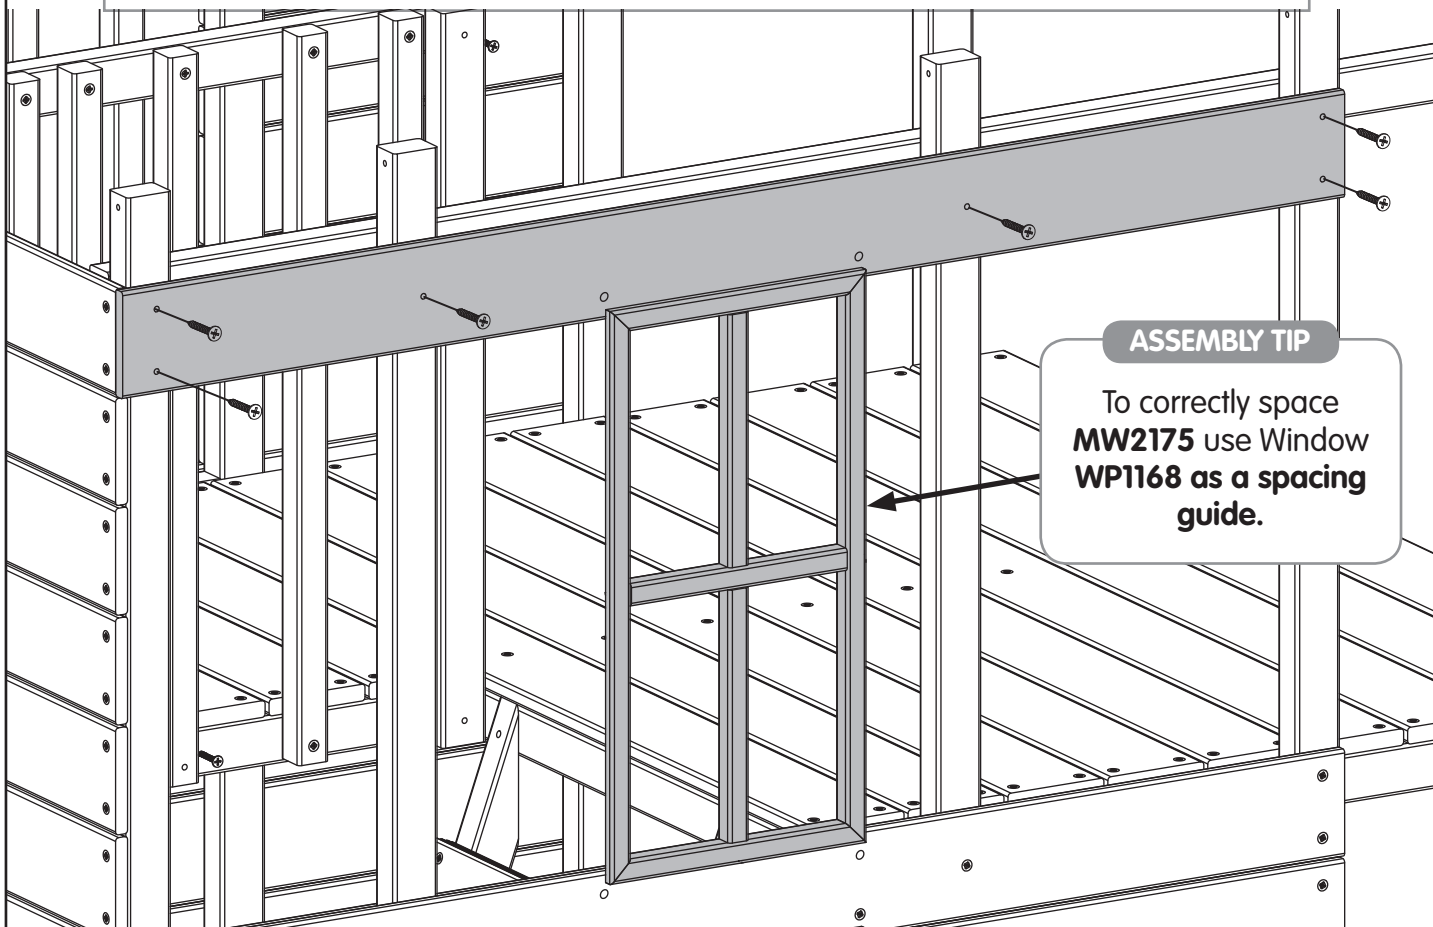

ASSEMBLY TIP

To correctly space
MW2175 use Window
WPI168 as a spacing
guide.

26