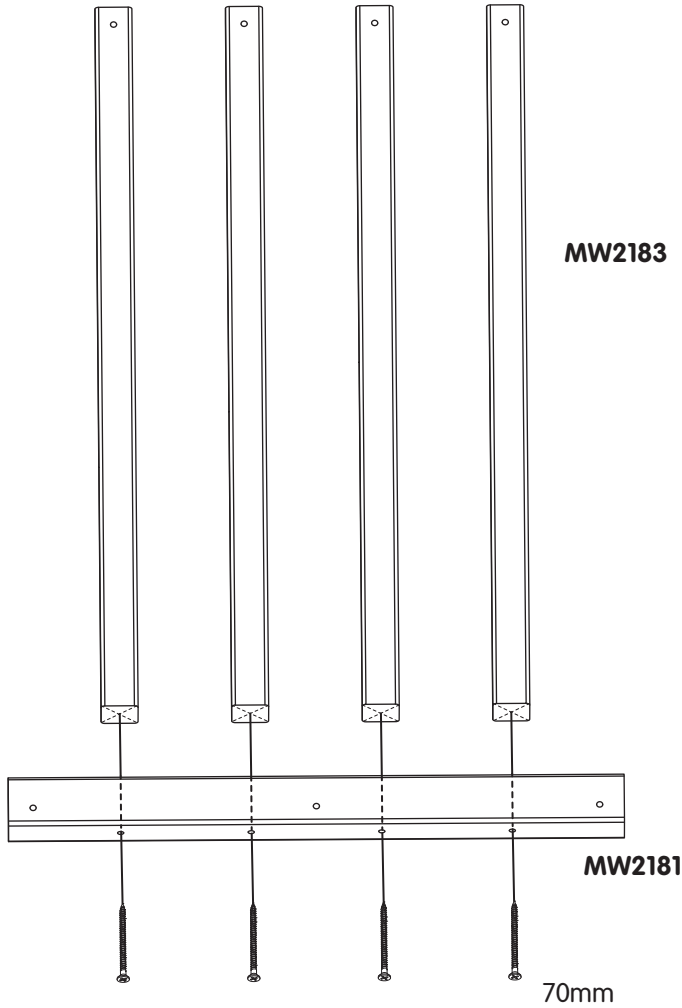

4.5 x 50mm FA9705 x16

20

4.5 x 35mm FA5123 x2

20

**Option 1
Loft House with NO SLIDE**

MW2181 500mm **x1**

MW2183 639mm **x4**

4.5 x 70mm FA4537 **x4**