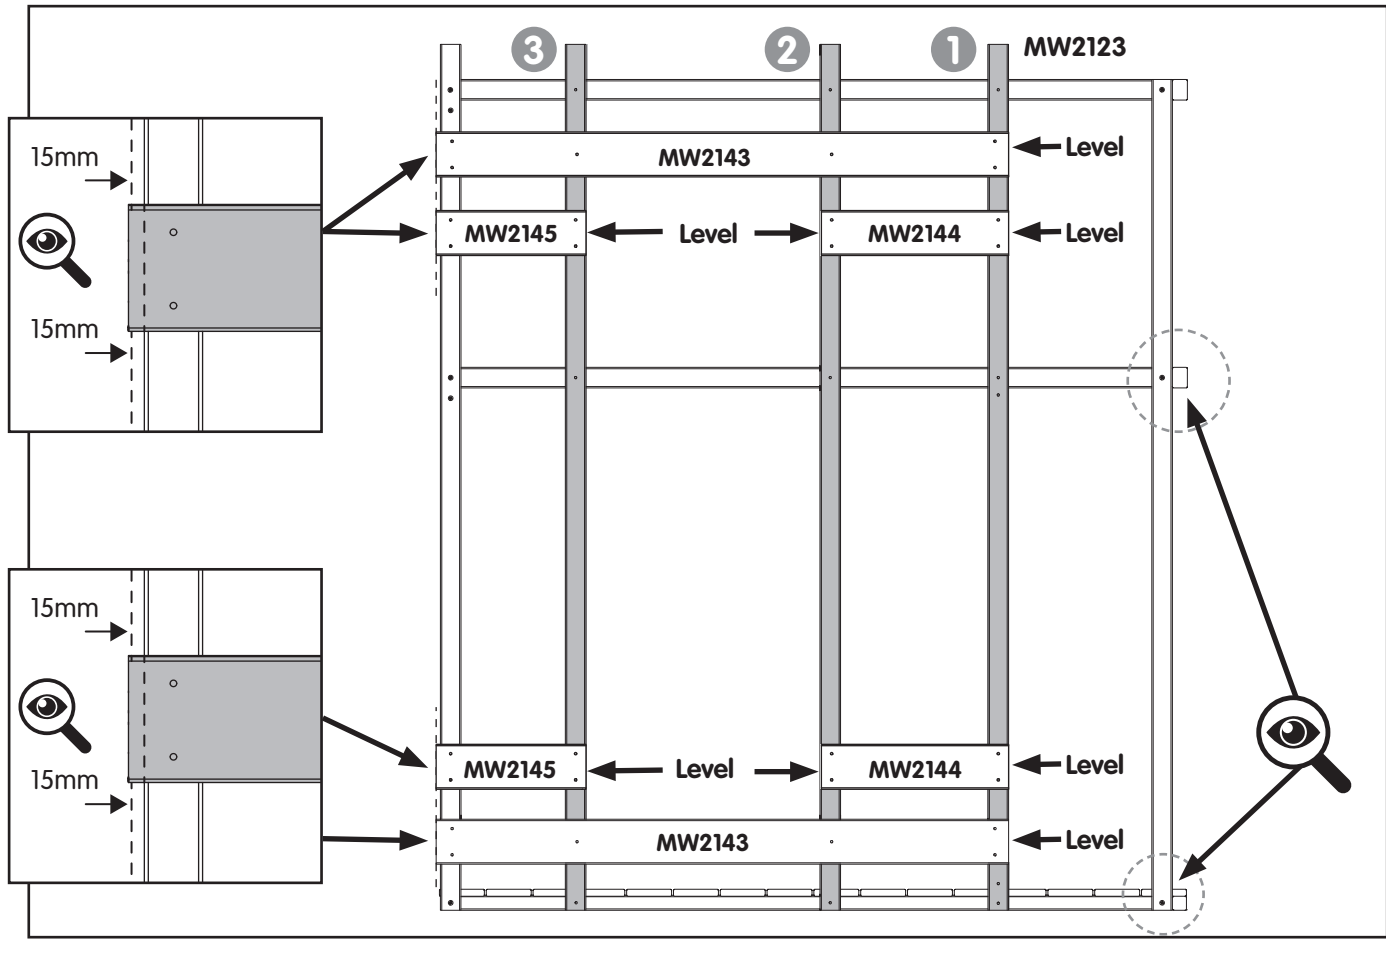

MW2123 1850mm x1

4.5 x 50mm FA9705 x9

ASSEMBLY TIP

To correctly space upright battons, we recommend to use boards MW2143, MW2144 & MW2145 as spacing guides.

These can be temporary fixed by using screws to keep in position during frame build.

MW2140 1850mm x2

MW2123 1850mm x1

 4.5 x 50mm FA9705 x6

ASSEMBLY TIP

To correctly space upright battens, we recommend to use boards **MW2143, MW2144 & MW2145** as spacing guides.

These can be temporarily fixed by using screws to keep in position during frame build.