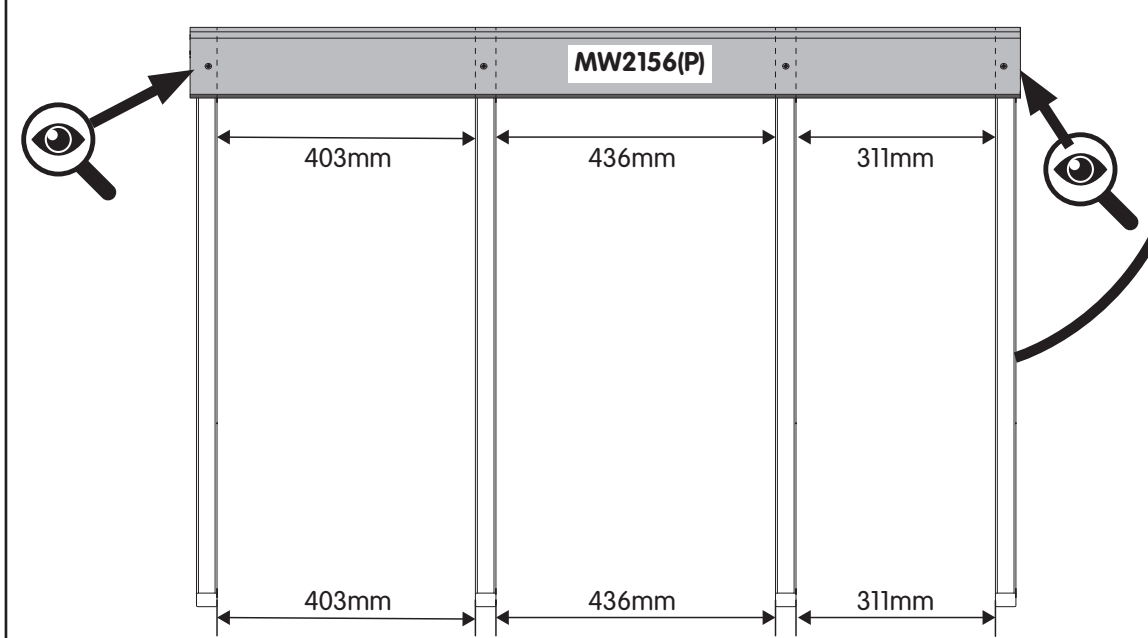

MW2130(P) 654mm x13

4.5 x 50mm FA9705 x26

33

MW2130(P) 654mm **x6**

4.5 x 50mm FA9705 **x12**

34

MW2141(P) 1000mm **x4**

MW2170(P) 1000mm **x4**

4.5 x 50mm FA9705 **x4**

35

36

 4.5 x 70mm FA4537 x8

37

MW2156(P) 1295mm x1

4.5 x 35mm FA5123 x8

MW2157(P) 1295mm x1

38

MW2156(P) 1295mm **x2**

 4.5 x 35mm FA5123 **x8**

39

MW2157(P) 1295mm **x2**

 4.5 x 35mm FA5123 **x8**

40

MW2157(P) 1295mm x6