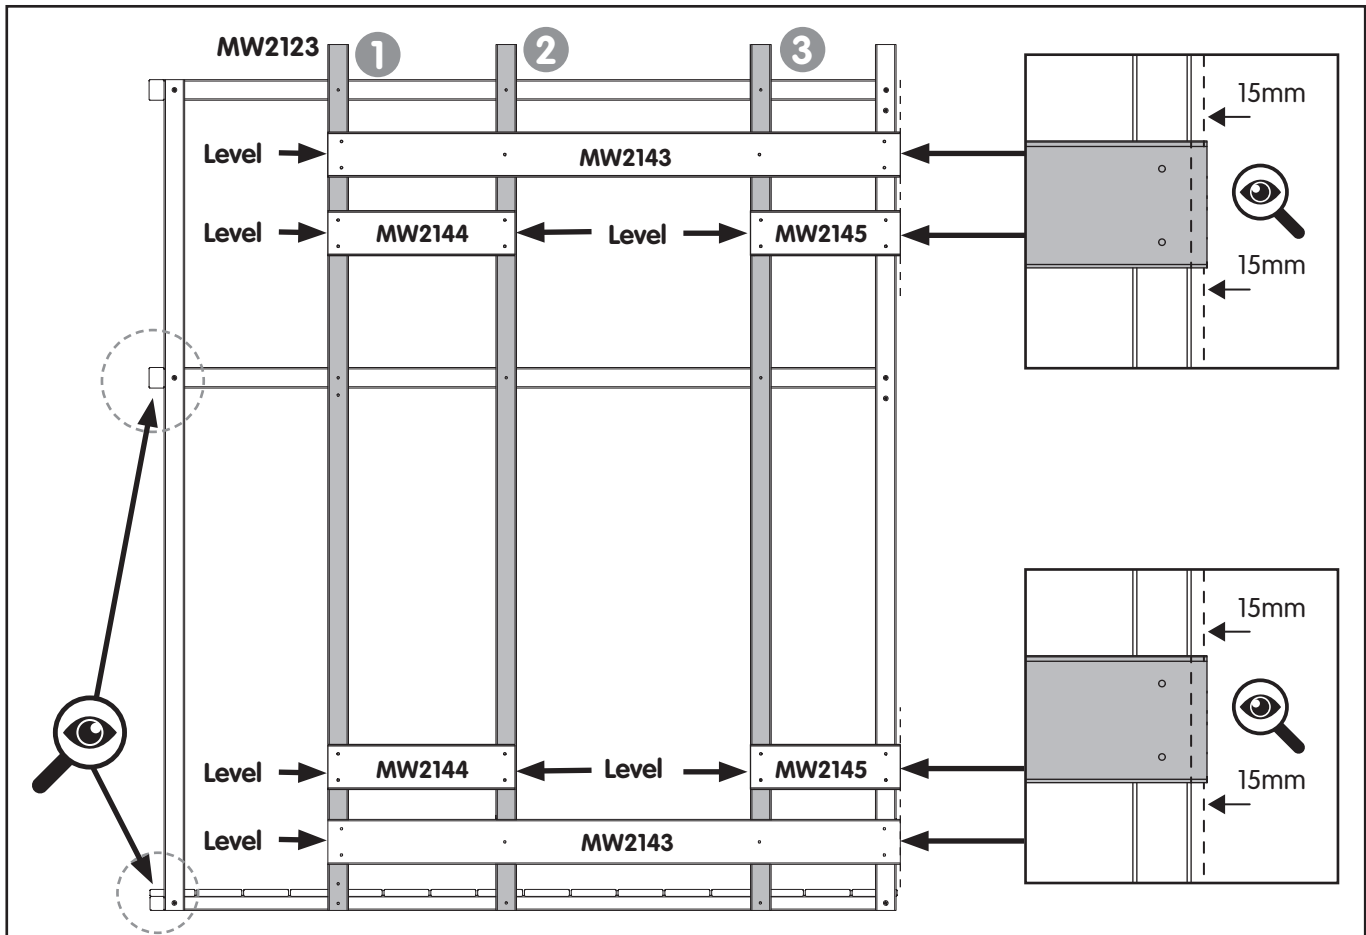

MW2140 1850mm x2

MW2123 1850mm x1

 4.5 x 50mm FA9705 x6

ASSEMBLY TIP

To correctly space upright battens, we recommend to use boards **MW2143, MW2144 & MW2145** as spacing guides.

These can be temporarily fixed by using screws to keep in position during frame build.