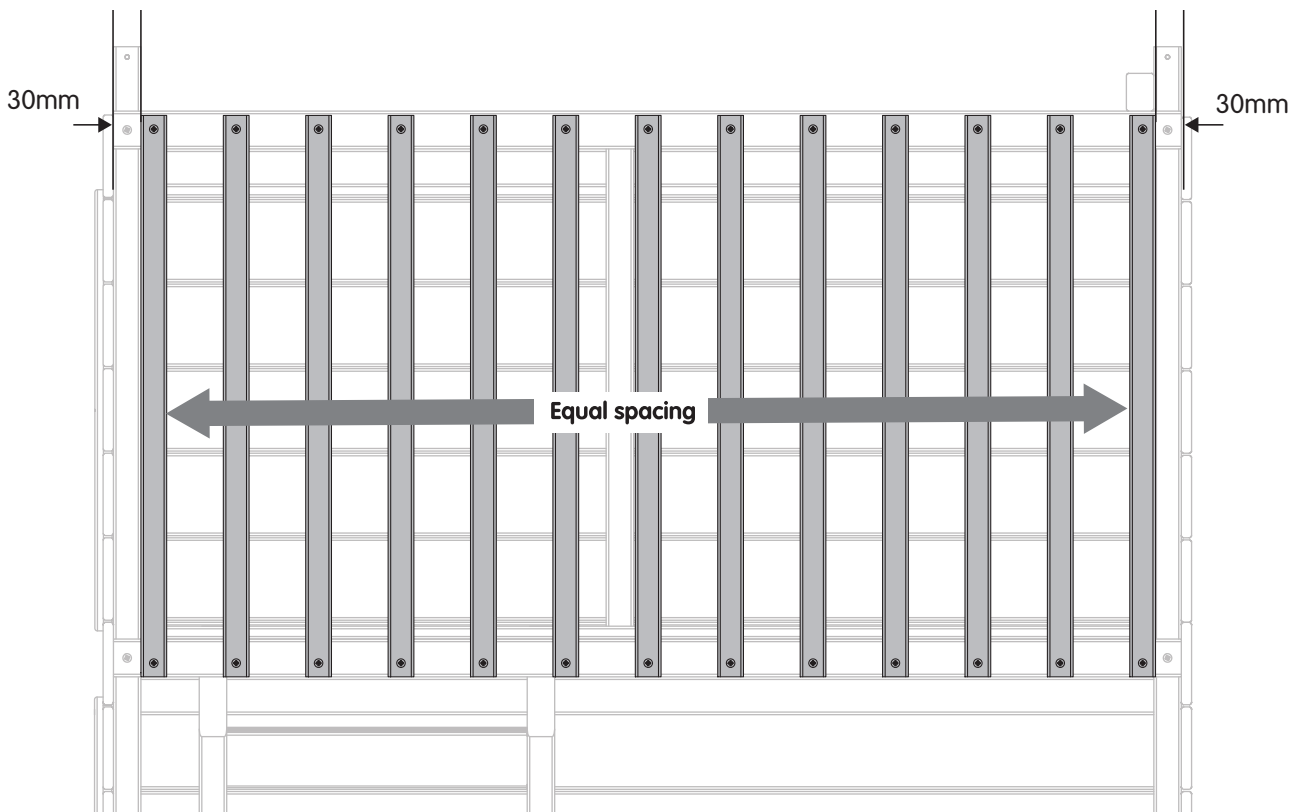

MW2130(P) 654mm x13

4.5 x 50mm FA9705 x26

33

MW2130(P) 654mm **x6**

4.5 x 50mm FA9705 **x12**

34

MW2141(P) 1000mm **x4**

MW2170(P) 1000mm **x4**