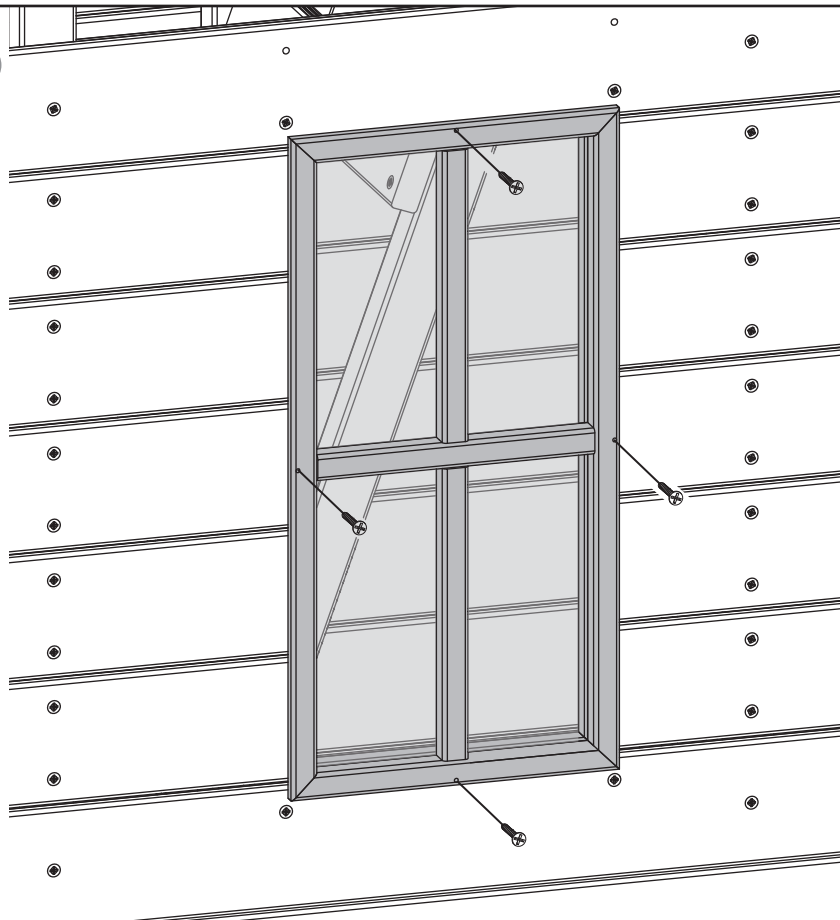

28

WPI168 x1

PM0161 x1

3 x 30mm FA4531 x4

PM0161

2

29

MW2175 1223mm x1

4.5 x 35mm
FA5123 x6

ASSEMBLY TIP

To correctly space
MW2175 use Window
WPI168 as a spacing
guide.

26