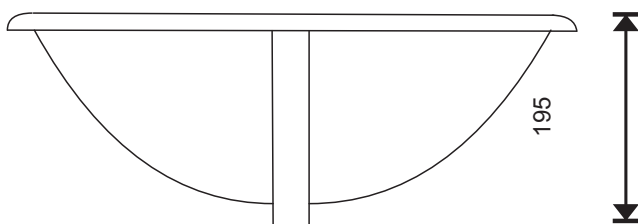

## OVALE 530 INSET BASIN

### Description :

Drop-in ceramic basin with overflow.

**Model No:** OK-0905

**Colour:** White

**Tap Holes:** 1

**Waste Outlet:** 32mm

**Overflow:** Internal with polished chrome dress ring

**Options:** Brass / Chrome Popup 32mm Plug & Waste

**Weight:** 10kg

**Warranty:** Refer to Website

Catalogue & technical specifications available at [www.azzurra.com.au](http://www.azzurra.com.au)

Products may vary +/-5mm from those dimensions shown in the illustration