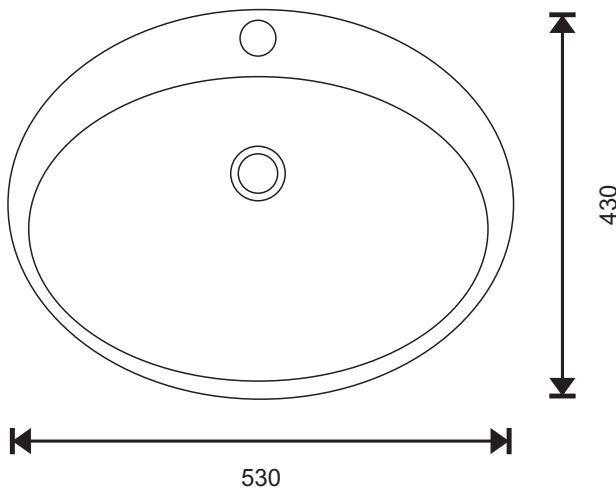

## OVALE 530 INSET BASIN

### Description :

Drop-in ceramic basin with overflow.

**Model No:** OK-0905

**Colour:** White

**Tap Holes:** 1

**Waste Outlet:** 32mm

**Overflow:** Internal with polished chrome dress ring

**Options:** Brass / Chrome Popup 32mm Plug & Waste

**Weight:** 10kg

**Warranty:** Refer to Website

Catalogue & technical specifications available at [www.azzurra.com.au](http://www.azzurra.com.au)

Products may vary +/-5mm from those dimensions shown in the illustration