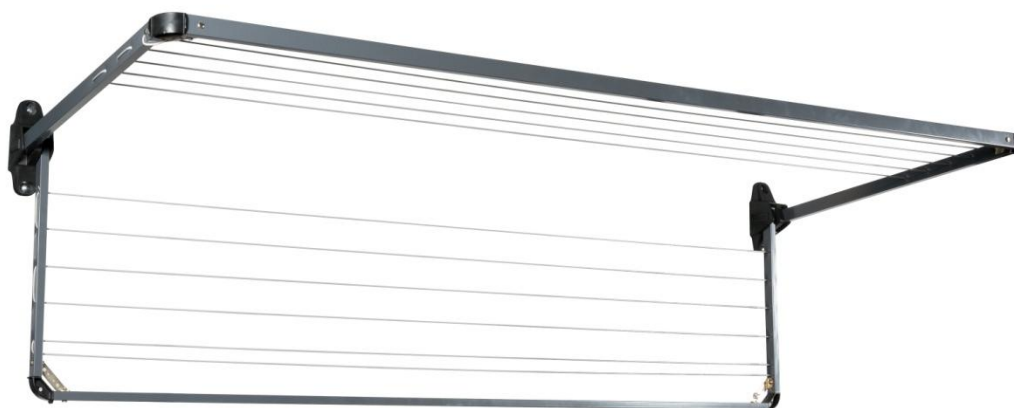

# Fold Down Clotheslines

## Daytek Twin Fold Down Clothesline

The Daytek Twin Fold Down clothesline has all the features of the Daytek Single Fold Down with the added versatility of two frames that operate independently. Featuring a glass fibre reinforced nylon wall bracket with the Australian Good Design Award lift and lock system.

### Features & Benefits

- High tensile steel tube for maximum strength
- Galvanised and powder coated for corrosion resistance
- One piece front bar
- 11 Lines; 24 metres of hanging space
- Unique lift and lock mechanism
- 10 year structural warranty\*

### Product Specification

Overall Size – w x d	Outer – 2,240 x 1,000mm - 5 lines 11m of line space Inner – 2,195 x 560mm - 6 lines 13m of line space
Mounting Height	User height + 100mm
Mounting Centres	2,220mm
Recommended Concrete Wall Anchors	M8 x 45-55mm – 4 required
Side Arms & Front Bar	Powder Coated Galvanised Steel Tube – 19x35x1mm
Wall Bracket & Corner Elbows	UV Stabilised Glass Fibre Reinforced Nylon
3.5mm Ø Line	24 Nylon Strands coated with UV Stabilised PVC
Carton Size & Weight – h x w x d / kg	2,170 x 220 x 95mm / 8.2kg