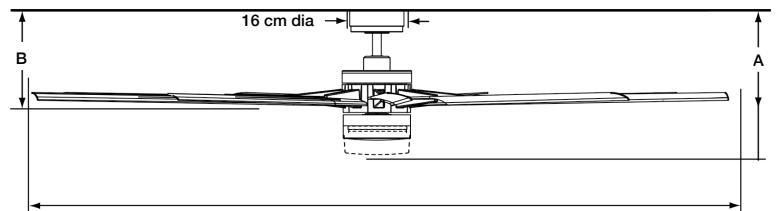

Includes LED light and matching cap for use without a light

RRP \$999

213cm (84")
Blade span

67
RPM

35 W
Energy usage

- + The Odyn's magnificence commands immediate attention and will surely dazzle onlookers with its massive 84" blade span, six speeds and DC motor technology
- + Powered by a high performance and efficient DC motor that uses up to 70% less energy
- + With 9 blades and a sweeping 84" blade span, the Odyn has been engineered for high volume airflow in large spaces
- + For those times when you need your fan to also be a light, the Odyn includes an 18W LED light kit. For non-light use, the included Brushed Nickel cap finishes your fan in style.

* Measured without light

Fan Dimensions per Downrod			
For ceilings	Downrod (∅26 mm)	A	B
2.5m – 2.9m	15 cm (6 inch) *	37.5 cm	30.5 cm
3m – 4m	90 cm (36 inch) #	123 cm	116 cm
4m – 5.5m	180 cm (72 inch) #	222 cm	215 cm
Light Kit increases A by 4 cm			

* Standard downrod included with fan. # Optional downrod available for purchase.

Blade span
213 cm (84 inch)

Net hanging weight: 14.5 kg

FO48BL

FO48WA

Fan finish**Brushed Nickel with Black blades**

Brushed Nickel motor housing with all-weather
Black moulded ABS blades

Blades & Span

- 213cm (84") blade span with a 12° blade pitch for optimal airflow/efficiency
- Plastic ABS moulded blades will never rust or warp like traditional fan blades.
- Blades are moulded from a weather-resistant polymer to withstand the elements
- All blades are balanced to within one gram for wobble-free operation