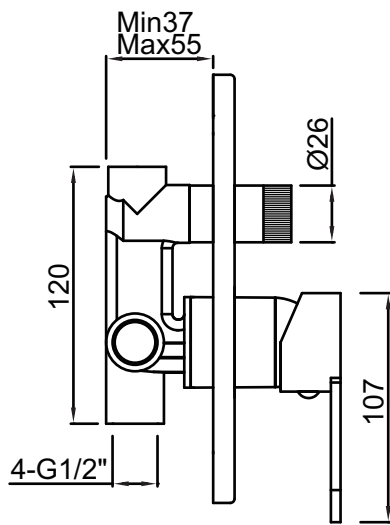

## ISIS SQ INWALL SLM SHW/BTH DIVERTER

### Description :

Shower/bath diverter mixer with concealed face plate seal and ½ turn diverter button

**Model No:** OK-118900306

**Cartridge:** Ceramic Disc 35mm

**Finish:** Polished chrome

**Weight:** 1.23kg