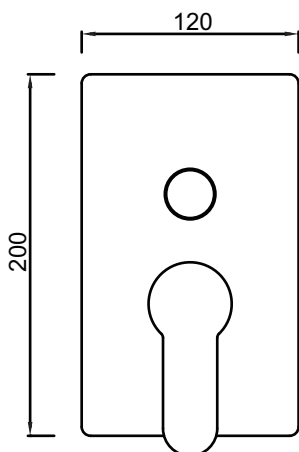

## ISIS SQ INWALL SLM SHW/BTH DIVERTER

### Description :

Shower/bath diverter mixer with concealed face plate seal and ½ turn diverter button

**Model No:** OK-118900306

**Cartridge:** Ceramic Disc 35mm

**Finish:** Polished chrome

**Weight:** 1.23kg