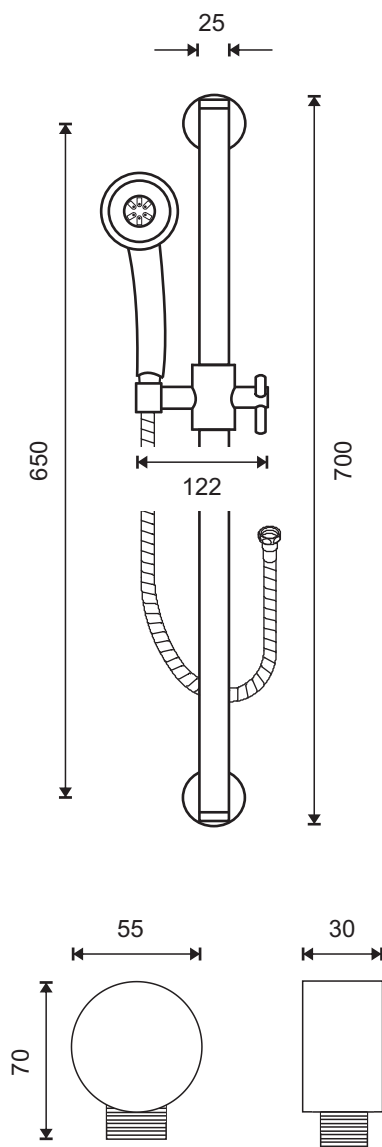

AZZURRA

BATHROOM FURNITURE

MONZA SHOWER RAIL SET

Wall Elbow

Description :

Shower rail set (5 function) with self cleaning hand piece and metal hose including wall elbow

Model No: 13848

WELS: 3 Star / 6 lpm

Finish: Polished Chrome

Weight: 2.6kg

Warranty: Refer to Website

Catalogue & technical specifications available at www.azzurra.com.au