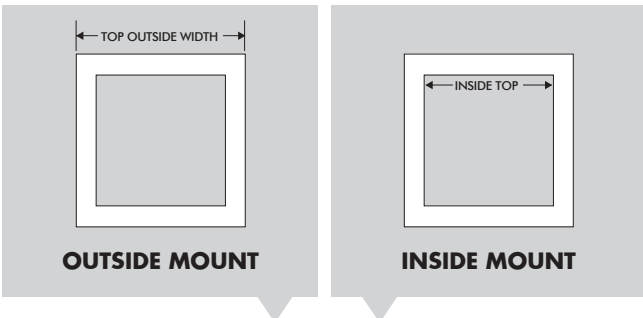

**ClearVIEW CORD-FREE ALUMINIUM VENETIAN BLIND**

width from 400mm – 2100mm

colours available

- 25mm Slat White

PRODUCT DETAILS

FILL OUT EITHER **OUTSIDE** OR **INSIDE** SIZES FOR YOUR CHOSEN INSTALLATION

QTY	ROOM	COLOUR	TOP OUTSIDE WIDTH	INSIDE WIDTH TOP	DROP <small>(will not be altered)</small>	ITEM NUMBER <small>(see reverse)</small>
			mm	mm	<input type="checkbox"/> 1500mm <input type="checkbox"/> 2100mm	
			mm	mm	<input type="checkbox"/> 1500mm <input type="checkbox"/> 2100mm	
			mm	mm	<input type="checkbox"/> 1500mm <input type="checkbox"/> 2100mm	
			mm	mm	<input type="checkbox"/> 1500mm <input type="checkbox"/> 2100mm	
			mm	mm	<input type="checkbox"/> 1500mm <input type="checkbox"/> 2100mm	

**MEASUREMENT TIPS**

- Use **INSIDE** or **OUTSIDE** installation
- Use a metal tape measure
- Fill in measurements in millimetres
- Use Exact measurements
- Outside width must be measured from the top
- Inside width must be measured from the top

# ClearVIEW Size Selection

Use the table below to determine the best size blind to be cut down in width

WIDTH RANGE	DESCRIPTION	ITEM #
350-599mm	60 X 150CM WHITE	- 14774
	60 X 210CM WHITE	- 14781
601-899mm	90 X 150CM WHITE	- 14775
	90 X 210CM WHITE	- 14782
901-1199mm	120 X 150CM WHITE	- 14776
	120 X 210CM WHITE	- 14783
1210-1499mm	150 X 150CM WHITE	- 14777
	150 X 210CM WHITE	- 14784
1501-1799mm	180 X 150CM WHITE	- 14778
	180 X 210CM WHITE	- 14785
1801-2099mm	210 X 150CM WHITE	- 14779
	210 X 210CM WHITE	- 14786