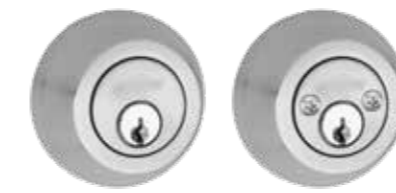

External

Internal

Regent Deadbolt double cylinder

● SCP