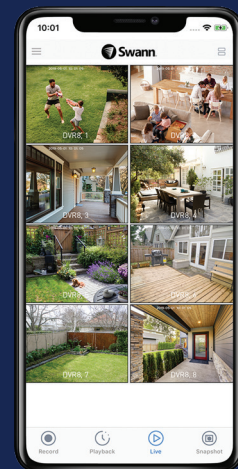

Push notifications

Be alerted to activity.

Peace of mind 24/7

See & control multiple devices & sites.

Talk back

2-way audio via app.

Playback ready

Live stream & playback recorded video.