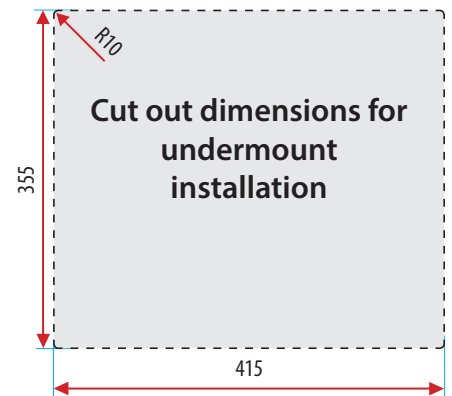

Brushed Stainless Steel

**Dimensions:**

460mm long x 400mm wide, 200mm deep  
Internal corners have a 10mm radius

**Capacity:**

28L

**Drainer:**

No

**Inclusions:**

90mm Basket Wastes  
Sink bench fixing clips  
Foam sink to bench seal rubber

**Notes:**

Suitable for garbage disposal unit connection

**Warranty:**

25 years replacement only on sink  
1 year replacement only on plug and waste  
1 year replacement only on accessories

**Product code:**

73178 Squareline Plus Single Bowl Sink

Disclaimer: While every care has been exercised in compiling and publishing the data contained in these pages, Everhard accepts no responsibility for errors or omissions and all information is believed to be correct at the time of production. All colours have been reproduced with as much accuracy as possible. Dimensions and volumes are nominal. Please check the exact product measurements prior to beginning installation. Everhard reserves the right to delete or alter items without notice. Further information on warranties is available at [www.everhard.com.au](http://www.everhard.com.au)