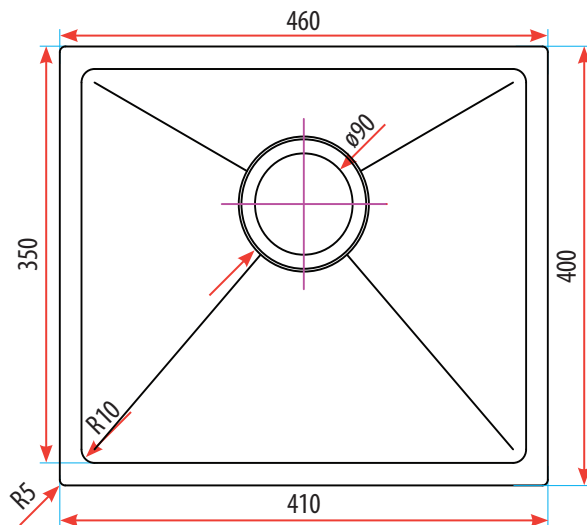

Brushed Stainless Steel

**Dimensions:**

460mm long x 400mm wide, 200mm deep  
Internal corners have a 10mm radius

**Capacity:**

28L

**Drainer:**

No

**Inclusions:**

**Product code:**

73178 Squareline Plus Single Bowl Sink

Disclaimer: While every care has been exercised in compiling and publishing the data contained in these pages, Everhard accepts no responsibility for errors or omissions and all information is believed to be correct at the time of production. All colours have been reproduced with as much accuracy as possible. Dimensions and volumes are nominal. Please check the exact product measurements prior to beginning installation. Everhard reserves the right to delete or alter items without notice. Further information on warranties is available at [www.everhard.com.au](http://www.everhard.com.au)