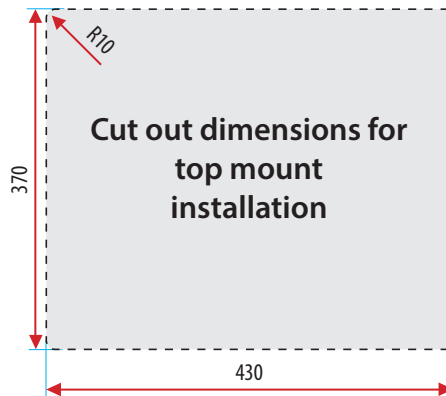

Disclaimer: While every care has been exercised in compiling and publishing the data contained in these pages, Everhard accepts no responsibility for errors or omissions and all information is believed to be correct at the time of production. All colours have been reproduced with as much accuracy as possible. Dimensions and volumes are nominal. Please check the exact product measurements prior to beginning installation. Everhard reserves the right to delete or alter items without notice. Further information on warranties is available at www.everhard.com.au