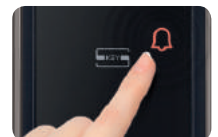

Smart Bell

Receive alerts when visitor touches the smart bell icon (the door bell icon) on the touch pad. Your phone acts as your doorbell.