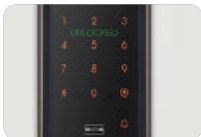

SHP-DP609

Easy and Fast

One action to open or close

You can easily open the door by pushing or pulling the easy Push-Pull handle with low noise, and vice versa.

Your finger is the key

Just one touch with your finger to open the door with fast and accurate fingerprint sensor. Give you a piece of mind.

Voice Guide

Spoken feedback to guide users for setup and ongoing use.

Welcome Function

Approaching the door will automatically activate the touch pad allowing convenient passcode entry. Repeated pacing around the entry will also set off the alarm.

Status Display

LED displays basic information for user on screen, such as door lock condition, authentication and low battery warning.

Security and Safety

Intrusion Alarm

Attempted forced entry or tampering to bypass the lock will set off alarm immediately.