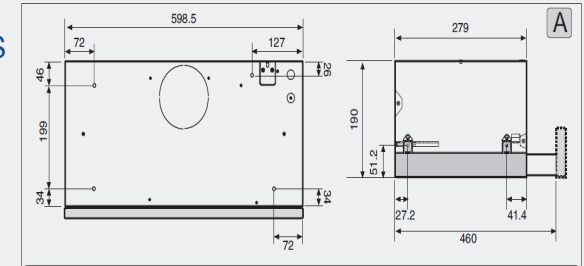

### Specifications

Method of Installation:	Built into overhead cupboards
Overall Dimensions:	190H x 598.5W x 299D (mm)
Power Requirement:	240V – 10 Amps
Airflow:	425m <sup>3</sup> /h
Fan:	3 Speed
Integrated Slide:	Extends 181mm
Ducting:	Top Only
Duct Spigot:	120mm
Noise Level at high:	60 dB
Filters:	Carbon Filter fitted as standard for re-circulating installation – please remove if rangehood is ducted

Minimum Height above  
Cooktop to lowest point  
of rangehood:

650 mm

NOTE: Measurements are within 2- 3mm factory tolerance. It is advisable to check dimensions of physical product when measuring for installation and before doing any cut outs.