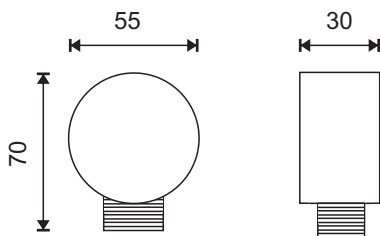

## COMO SHOWER RAIL SET

Wall Elbow

### Description :

Shower rail set (3 function) with friction slider, self cleaning hand piece and metal hose including wall elbow

**Model No:** 13898

**WELS:** 3 Star / 9 lpm

**Finish:** Polished Chrome

**Weight:** 1.6kg