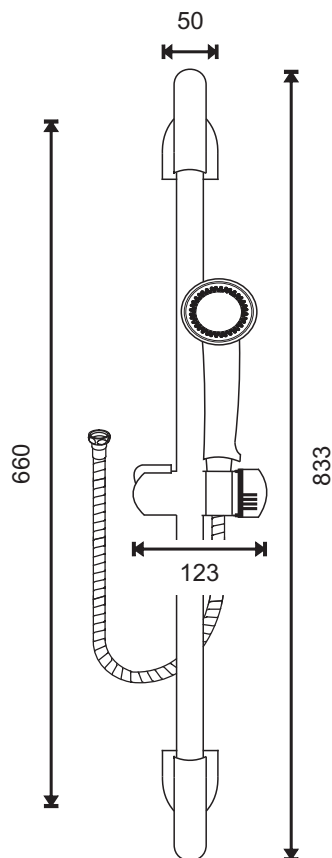

## COMO SHOWER RAIL SET

Wall Elbow

### Description :

Shower rail set (3 function) with friction slider, self cleaning hand piece and metal hose including wall elbow

**Model No:** 13898

**WELS:** 3 Star / 9 lpm

**Finish:** Polished Chrome

**Weight:** 1.6kg