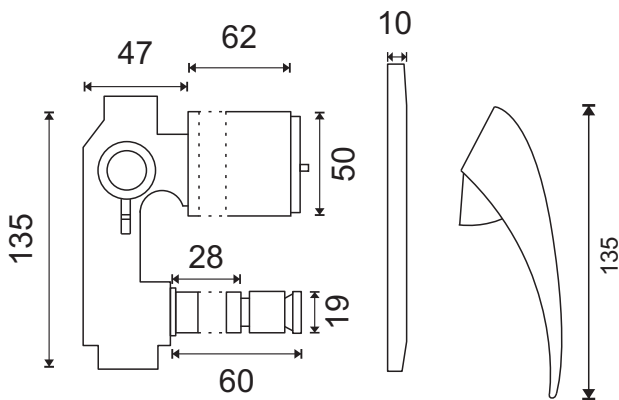

AZZURRA

BATHROOM FURNITURE

RIALTO INWALL SLM SHW/BTH DIVERTER

Description :

Shower/bath diverter mixer with concealed face plate seal and easy grip push/pull diverter button

Model No: 3326880139

Cartridge: Kerox Ceramic Disc 40mm

Finish: Polished chrome

Weight: 1.6kg

Warranty: Refer to Website

Catalogue & technical specifications available at www.azzurra.com.au

Fixing lugs for ease of installation