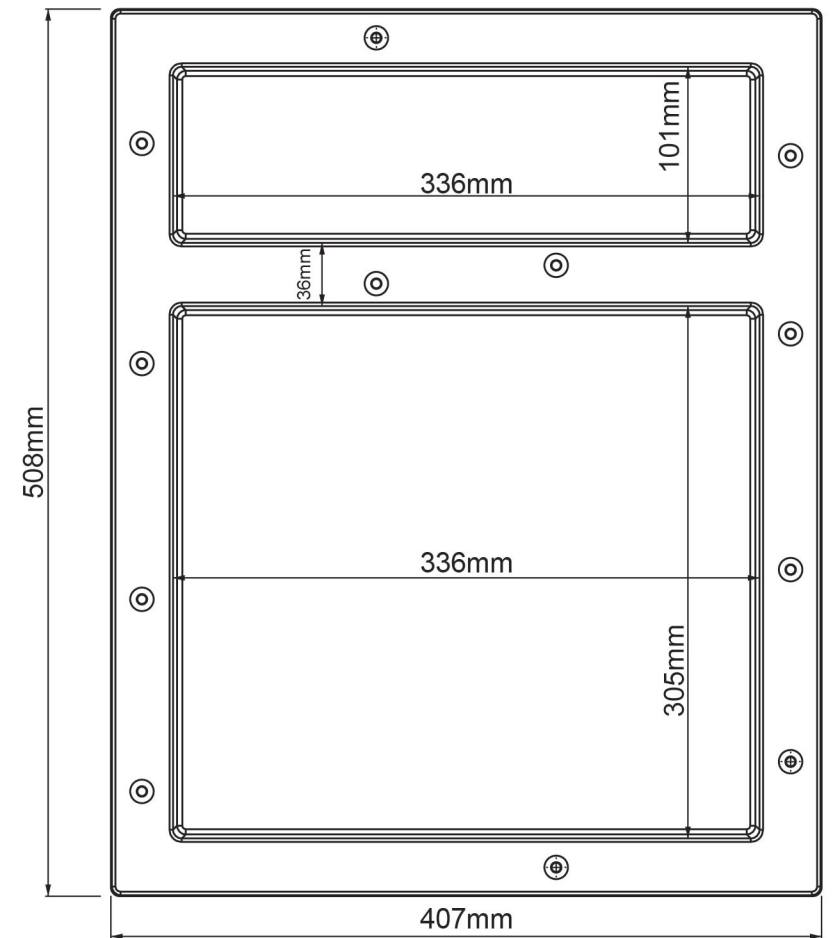

Mondella

RUMBA
MODERN MINIMALIST

Rumba SHOWER NICHE RECTANGULAR

- 508mm H x 407mm W x 98mm D.
- Ready To Tile Over.
- Light Weight.
- Durable SMC (Sheet Material Compound) Construction.

Item Number
4890723

10
YEAR
WARRANTY*