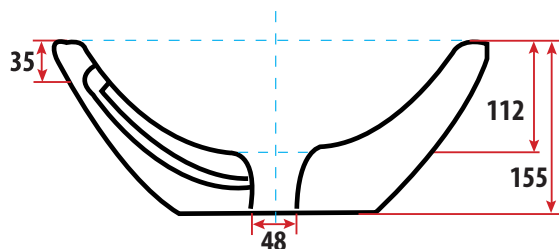

Virtue™ Round Vessel Vitreous China Basin

Virtue
BY EVERHARD

CODE	PRODUCT DESCRIPTION
75106	Virtue™ Round Vessel Basin No Waste
75012	Virtue™ Round Vessel Basin and Plug and Waste
75013	Virtue™ Round Vessel Basin and Pop Up Waste
Sink:	Vitreous china
Bowl Type:	Vessel basin
Tap Holes	No
Overflow:	Yes
Waste:	Chrome plug and waste or chrome pop up waste available
Warranty:	Basin: 5 Years Plug and waste: 12 months