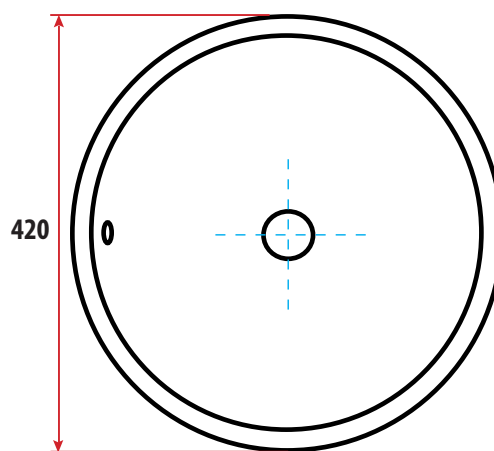

Virtue™ Round Vessel Vitreous China Basin

Virtue
BY EVERHARD

CODE	PRODUCT DESCRIPTION
75106	Virtue™ Round Vessel Basin No Waste
75012	Virtue™ Round Vessel Basin and Plug and Waste
75013	Virtue™ Round Vessel Basin and Pop Up Waste
Sink:	Vitreous china
Bowl Type:	Vessel basin
Tap Holes	No
Overflow:	Yes
Waste:	Chrome plug and waste or chrome pop up waste available
Warranty:	Basin: 5 Years Plug and waste: 12 months