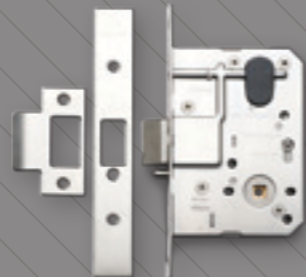

D-PULL
PSS, SSS, PB

MORTICE LOCKS

MORTICE INDICATOR BOLT
SC, CP

SLIDING MORTICE
INDICATOR BOLT
SC, CP

EURO CYLINDER
MORTICE LOCK
SC, CP, PB

EURO CYLINDER
ROLLER MORTICE LOCK
PSS, SSS, PB

EURO CYLINDER
SLIDING MORTICE LOCK
PSS, SSS