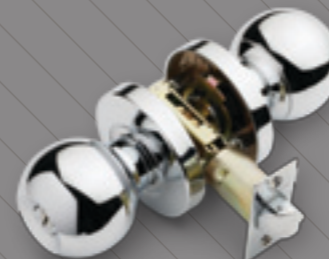

LUCENA
63mm Square Rose
SC, CP

LOCKSETS

ESTELLA
63mm Round Rose
SC, CP

GIRONA
63mm Round Rose
SC, CP

CALIDA
63mm Square Rose
SC, CP

LUCENA
63mm Square Rose
SC, CP

POMBAL
63mm Round Rose
SC, CP

OLITE
63mm Round Rose
SC, CP

HARO
63mm Round Rose
2 hour fire rating
SC, CP

SORIA
63mm Round Rose
2 hour fire rating
SC, CP

VIGO
63mm Round Rose
SC, CP

NEON
63mm Round Rose
PSS, SSS

TORINO
63mm Round Rose
SC, CP

LOCKSETS

SQUARE DEADBOLT
SC, CP

ROUND DEADBOLT
SC, CP

RONDA DEADBOLT
63mm Round Rose
PSS, SSS

BACK TO BACKS & D-PULLS

SQUARE BACK TO BACK
PSS, SSS

ROUND BACK TO BACK
PSS, SSS

PUSH PLATE
PSS, SSS, PB

D-PULL ON PLATE
PSS, SSS, PB

D-PULL BACK TO BACK
PSS, SSS, PB