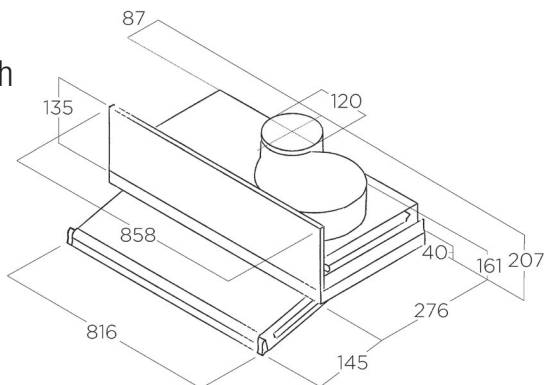

# Concealed Slide Out Rangehood 90cm

Model: RHSOG91

- Concealed/slide out
- High performance up to 650m<sup>3</sup>/h
- Noise 46dbA
- 3 extraction speeds
- Slider speed controller
- 2 LED lamps with auto mode
- Aluminium anti-grease filter, washable in the dishwasher
- Outside air non return flap
- Ø air output 120mm for increased performance
- Automatic light and motor operation
- KwikFit easy to install system
- Optional carbon filters available for recirculating installation
- Also available in 60cm RHSOG61