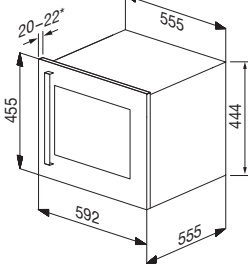

Built in Beverage Serving Cabinet – 51 Litre

Model: BSC4530

- 24 bottle, built in beverage serving cabinet
- Single zone
- Three beech wood telescopic shelves for ease of access
- Three layers of Black Krystal Low-E glass
- Glass Argon gas filled to provide superior insulation and to avoid condensation build up
- Combining both the Low-E glass and the Argon gas reduces UV degradation
- Right hand door opening. Left hand on request.
- Temperature range from 5°C to 20°C
- White LED internal lighting with auto on/off function
- Inline charcoal filter to reduce mold, bacteria and odours within the cabinet
- Fan cooling to provide even and accurate temperature control
- Internal ESTC Electronic Sensor Touch controls
- Door open alarm

Whisper

Internal LED light

Thermal Reflective Glass

ESTC

*To allow for the matching of other appliances the set back dimension is flexible.

Ventilation openings behind min. 250cm²

Ventilation area in the base min. 250cm²