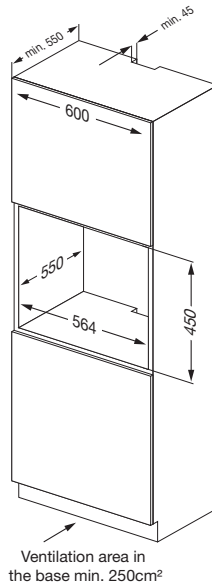

Built in Beverage Serving Cabinet – 51 Litre

Model: BSC4530

- 24 bottle, built in beverage serving cabinet
- Single zone
- Three beech wood telescopic shelves for ease of access
- Three layers of Black Krystal Low-E glass
- Glass Argon gas filled to provide superior insulation and to avoid condensation build up
- Combining both the Low-E glass and the Argon gas reduces UV degradation
- Right hand door opening. Left hand on request.
- Temperature range from 5°C to 20°C
- White LED internal lighting with auto on/off function
- Inline charcoal filter to reduce mold, bacteria and odours within the cabinet
- Fan cooling to provide even and accurate temperature control
- Internal ESTC Electronic Sensor Touch controls
- Door open alarm

Whisper

Internal LED light

Thermal Reflective Glass

ESTC

*To allow for the matching of other appliances the set back dimension is flexible.

Ventilation openings behind min. 250cm²

Ventilation area in the base min. 250cm²