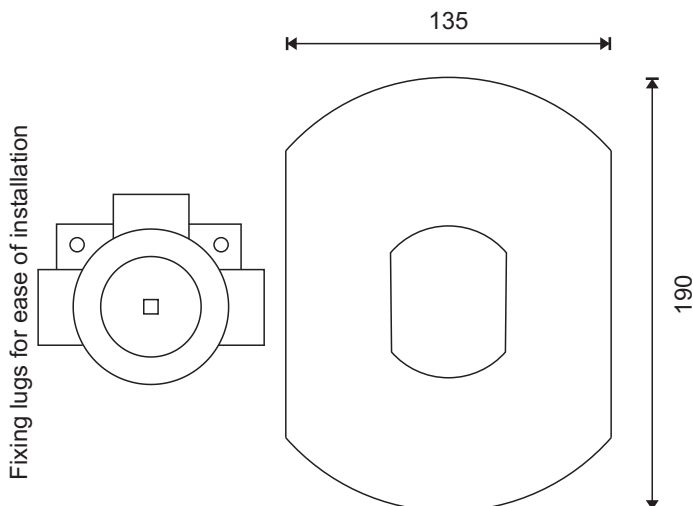

AZZURRA

BATHROOM FURNITURE

LEGANT INWALL SLM BATH OR SHOWER

Description :

Bath or shower mixer with concealed face plate seal

Model No: 354700C

Cartridge: Kerox Ceramic Disc 35mm

Finish: Polished chrome

Weight: 2kg

Warranty: Refer to Website

Catalogue & technical specifications available at www.azzurra.com.au

Fixing lugs for ease of installation