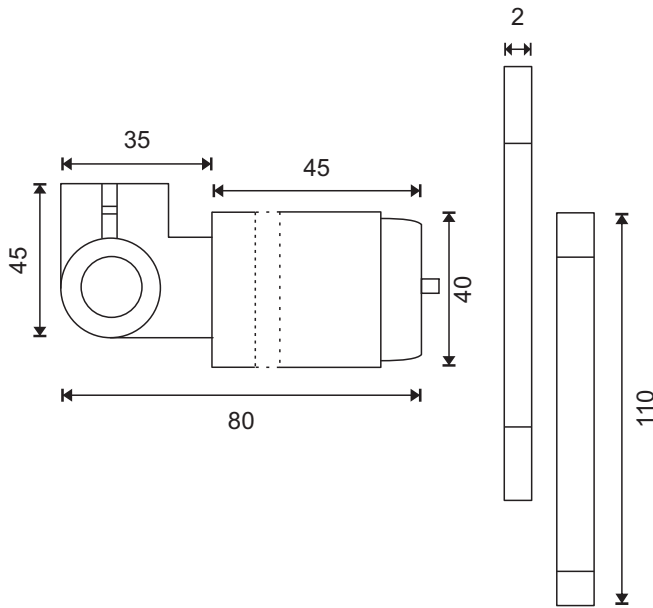

AZZURRA

BATHROOM FURNITURE

LEGANT INWALL SLM BATH OR SHOWER

Description :

Bath or shower mixer with concealed face plate seal

Model No: 354700C

Cartridge: Kerox Ceramic Disc 35mm

Finish: Polished chrome

Weight: 2kg

Warranty: Refer to Website

Catalogue & technical specifications available at www.azzurra.com.au

Fixing lugs for ease of installation