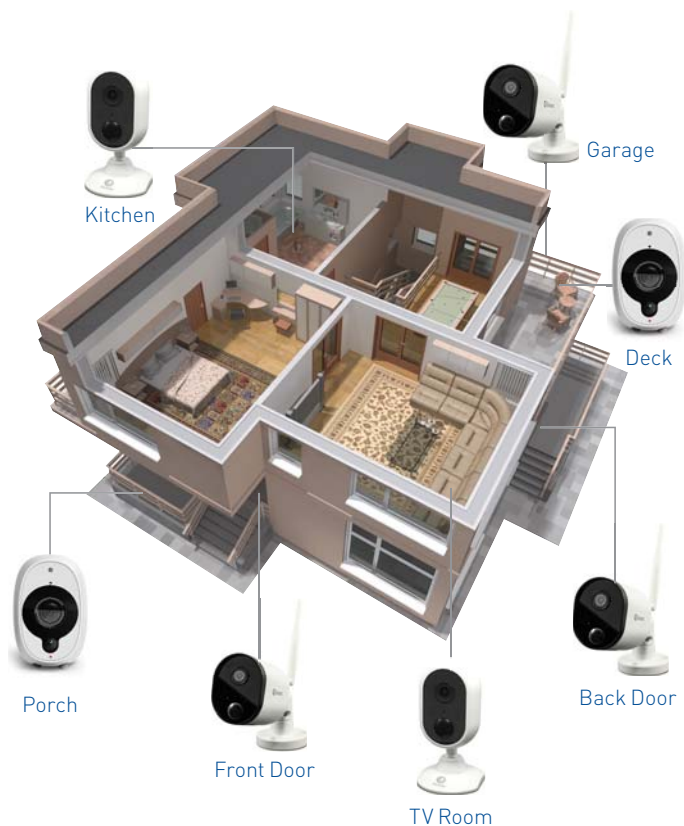

Create your own Wi-Fi security system

Combine the Indoor Security Camera with other Wi-Fi & Wire-Free Swann cameras & view them all on the 'SAFE by Swann' app†