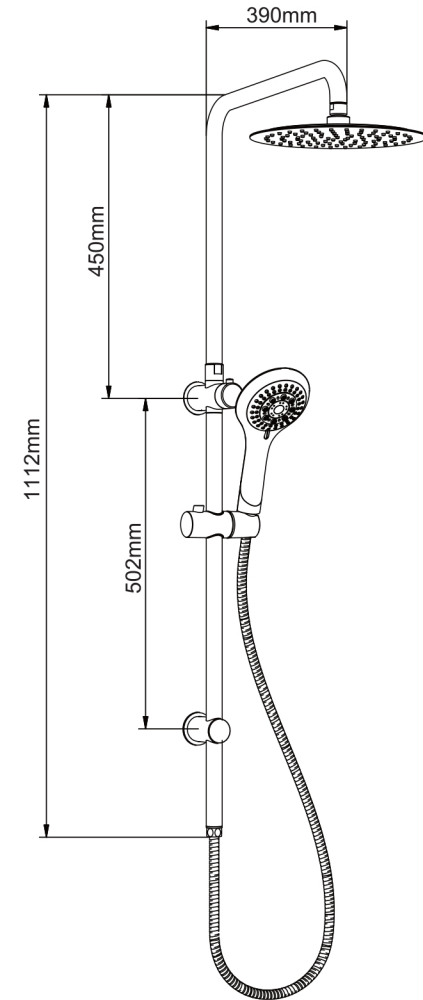

## RESONANCE

**CHROME**  
EXPOSED SHOWER  
ON RAIL WITH HAND SET

- Hidden water entry port through top wall fixing
- Diverter switch for over head or hand piece showers
- Retro fits into existing shower set up
- Highly polished 304 grade stainless steel shower head with brass rail
- Easy to assemble and install

# 10 YEAR WARRANTY\*

\* refer to [www.mondella.com.au](http://www.mondella.com.au) for full warranty details

5003179-FLV1  
28/06/19

All dimensions in millimetres (mm) and subject to manufacturing tolerances.