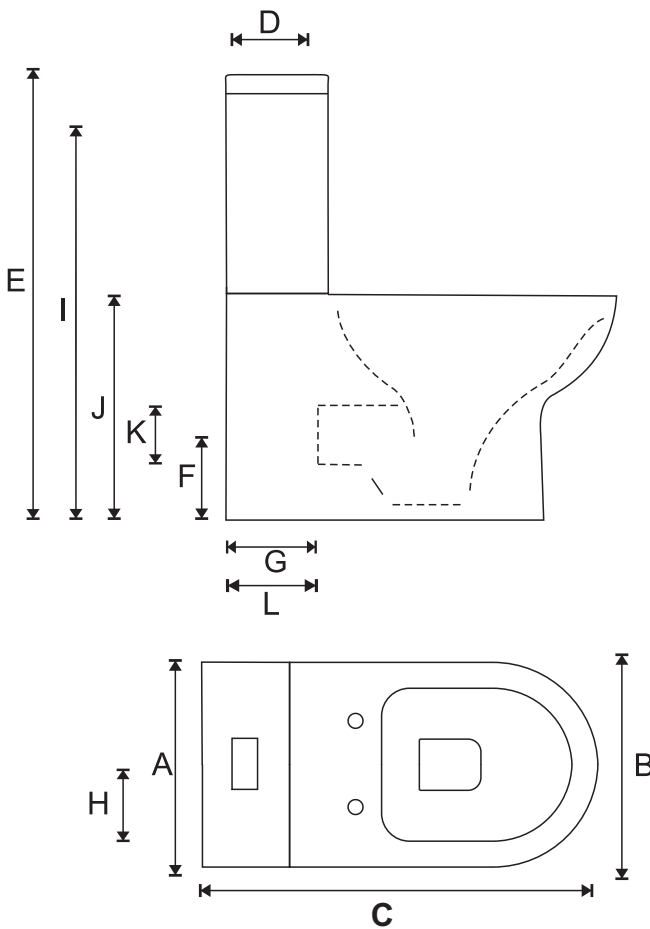

CASA

BASSO WALL FACED VC SUITE

Description :

Full vitreous china wall faced WC Suite with boxed rim pan and heavy duty soft close seat, including variable set out connector and pan fixing bracket.

Model No: OK-09970
OK-09970BI (Bottom Inlet)

Colour: White

WELS: Dual Flush 4.5/3L

Seat: Heavy Duty Polypropylene with soft close hinge

Valves: Quick Fill Inlet Valve
Dual Flush Outlet Valve

Connection: Cistern Back Inlet
Cistern Bottom Inlet R/H or L/H
Pan Outlet variable
Universal S & P Trap

Weight: Pan - 26kg
Cistern - 16kg
Seat - 3kg
Connector - 2kg

Warranty: Refer to Website
Catalogue & technical specifications available at www.azzurra.com.au

All measurements in mm													
	A Cistern (Width)	B Pan (Width)	C Suite (Length)	D Cistern (Depth)	E Unit (Height)	F Uni Trap Centre	G Wall To Spigot	H Water Inlet from cistern centre	I Water Inlet (Height)	J Pan (Height)	K Trap Dia	L Outlet Set out Range	*L Alternative Set out Range Note(MTJT34)
Bottom	370	370	660	160	855	180	200	R/H or L/H	Bottom	410	100	65-140	160-250
Back	370	370	660	160	855	180	200	115	770	410	100	65-140	160-250