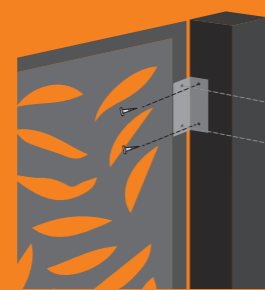

Easy to install...

Fitting to posts – screening

Fix to posts using easy screen brackets and screws available in the aisle with easy screen products
Or direct to front of post just using screws

Fitting to walls – decorative

Use Stand off mounts to fix to walls when using as decorative feature

OFF THE SHELF RANGE

FRAMED DECORATIVE PANELS 1840mm H x 940mm W (custom also available)

Bamboo

Geometric

Large Leaf

Palm

Riverstone