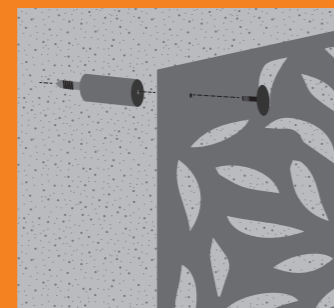

Easy to install...

Fitting to posts – screening

Fix to posts using easy screen brackets and screws available in the aisle with easy screen products
Or direct to front of post just using screws

Fitting to walls – decorative

Use Stand off mounts to fix to walls when using as decorative feature

OFF THE SHELF RANGE

FRAMED DECORATIVE PANELS 1840mm H x 940mm W (custom also available)

Bamboo

Geometric

Large Leaf

Palm

Riverstone