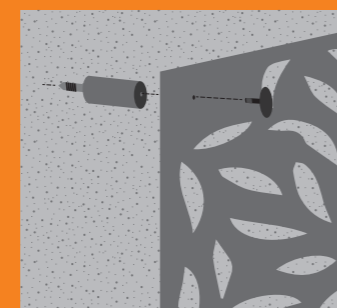

Easy to install...

Fitting to posts – screening

Front fixing

Post

Rear fixing

Fix to posts using suitable screws and easy screen brackets – available in the aisle with easy screen products.

Or direct to post just using screws

Fitting to walls – decorative

Use Stand off mounts to fix to walls when using as decorative feature

OFF THE SHELF RANGE

FRAMED DECORATIVE PANELS 1840mm H x 940mm W (custom also available)

Bamboo

Geometric

Large Leaf