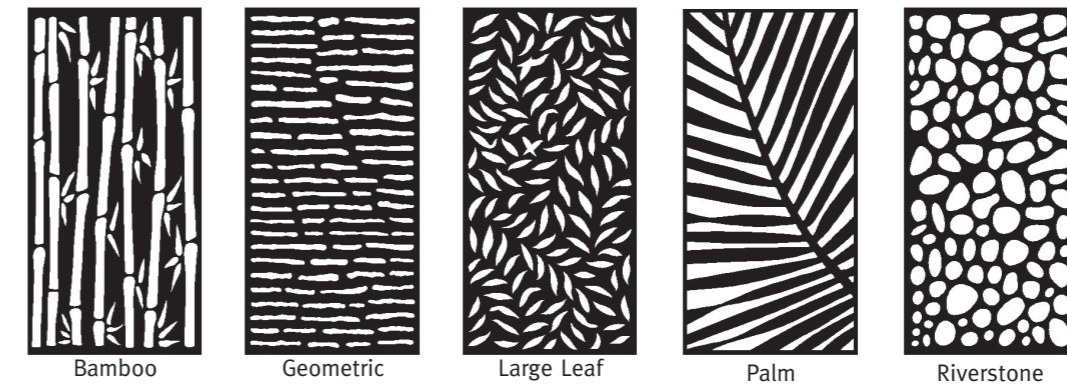

Fitting to walls – decorative

Use Stand off mounts to fix to walls when using as decorative feature

OFF THE SHELF RANGE

FRAMED DECORATIVE PANELS 1840mm H x 940mm W (custom also available)

Bamboo

Geometric

Large Leaf