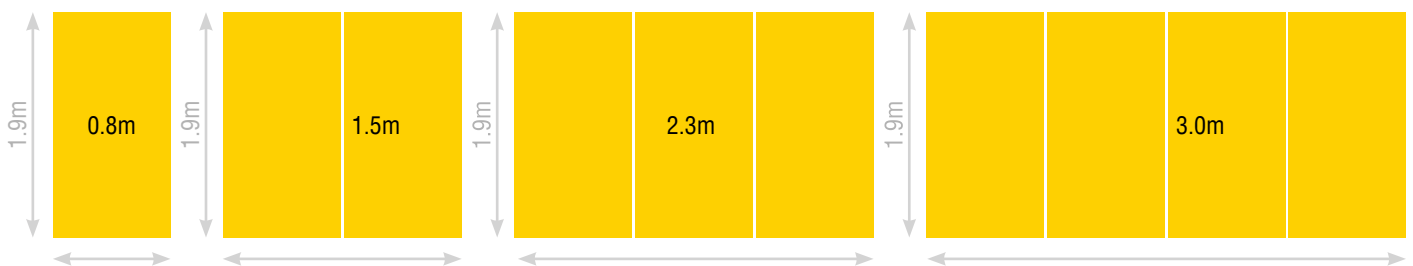

Wall Options

Colour Options