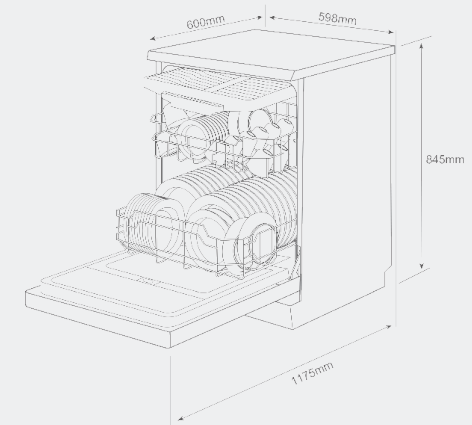

Loaded Adjustable Upper Basket

Adjustable top basket allows a 30cm plate in the bottom. Without compromising your cups, mugs and glasses in the top basket.

Adjustable Tines

The bottom basket has adjustable tines which can offer ultimate loading flexibility.

Anti-Flood Protection

In built safety system to avoid water damage just in case of water overflow.

Specifications

Product Dimensions :	845H x 600W x 598Dmm with lid/top
Capacity:	12 place settings
Energy Rating:	3.0 Stars
Water Rating:	4.5 Stars
Wash Temperatures:	40°C- 65°C
Heating Element:	2100W
Power Requirements:	220-240V – 50Hz – 10 amp 3 pin plug supplied
Power Cord Length:	1.5 metres
Water Inlet Hose:	1.5 metres
Water Connection:	Cold water supply
Drying Process:	Residual drying
Noise Level:	47 dBA
Delay Start:	Yes (up to 24 hours)
Child Lock:	Yes
Removable Worktop:	Yes

NOTE: Measurements are within +/-2 -3mm factory tolerance. It is advisable to check dimensions of physical product when measuring for installation and before doing any cut outs.

*Due to continual product development the information provided is not final and may be subject to change.