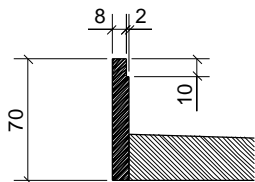

Flashing Rebate Detail

Proprietary and Confidential

The Information contained in this drawing is the sole property of Showerline. Any reproduction in part or as a whole without written permission of Showerline is prohibited.

SHOWERLINE TILE-OVER TRAY

900 X 900 Rear Outlet

Product Code. 121.99.01.05

Unless otherwise specified.
Dimensions are in millimeters
Tolerance 3mm

Revision Date

17-11-14